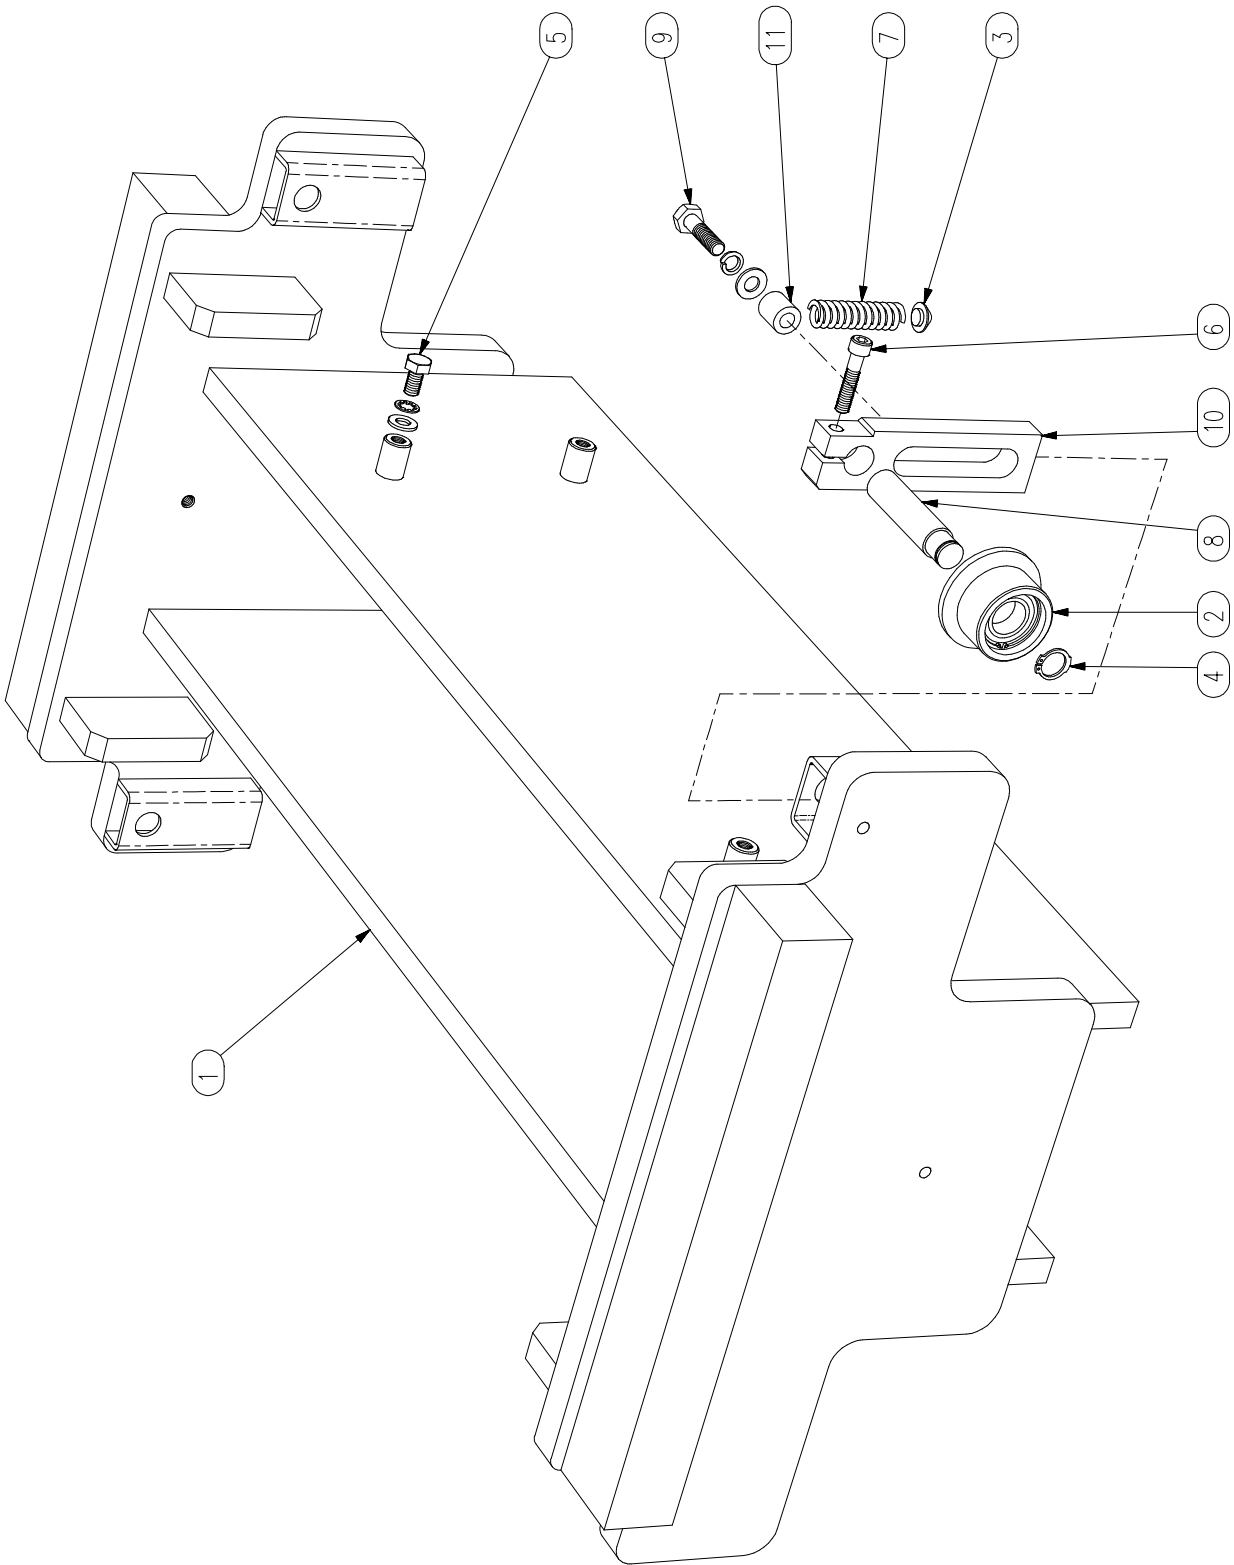

# 40 TONNE FIXED WIDTH FRAME ASSEMBLY

Part Number 2680

**40 TONNE FIXED WIDTH FRAME ASSEMBLY**  
**Part Number 2680**

<u>ITEM No.</u>	<u>DESCRIPTION</u>	<u>QTY</u>	<u>PART No.</u>
1	FRAME WELD ASSEMBLY	1	2681
2	ROLLER ASSEMBLY	4	2654
3	SPRING THRUST PAD	4	183405
4	ROLLER CIRCLIP	4	183412
5	TANK MOUNTING BOLT SET	4	2009
6	AXLE CLAMP BOLT	4	2653
7	SPRING	4	2706
8	AXLE	4	2665
9	AXLE BRACKET RETAINING BOLT SET	4	2709
10	AXLE BRACKET – RH	2	2652R
	AXLE BRACKET - LH	2	2652L
11	SPRING STOP	4	2705

**RAM ASSEMBLY**  
**20 Tonne 30.5cm Stroke**  
**Part Number 3760**

2A

**RAM ASSEMBLY**  
**20 Tonne 30.5cm Stroke**  
**Part Number 3760**

<u>ITEM No.</u>	<u>DESCRIPTION</u>	<u>QTY</u>	<u>PART No.</u>
1	PISTON ROD	1	3761
2	RETURN SPRING	1	3602
3	SPRING END NUT	1	3503
4	BLEED SCREW	1	3504
5	PLUNGER COLLAR	1	3765
6	PLUNGER SLEEVE	1	3766
7	HEX HD SCREW	1	3507
8	BONDED WASHER	1	*
9	CYLINDER ASSEMBLY	1	3768
10	CYLINDER ADAPTOR	1	3769
11	RAM TOP PLATE	1	3763
12	TOP PLATE CLAMP SCREW	1	3511
13	LOCKING NUT	1	3762
14	STUD COUPLING / VELOCITY VALVE	1	HH3513
15	RETURN SPRING ANCHOR	1	3764
16	HYDRAULIC HOSE	2	HH**
17	BEARING RING	1	*
18	RAM SEAL	1	*
19	SEAL RETAINER	1	*
20	WEAR RING	1	*
21	BALL	1	*
**	STATE HOSE LENGTH WHEN ORDERING		
*	ITEMS CONTAINED IN SEAL KIT	1	3760K