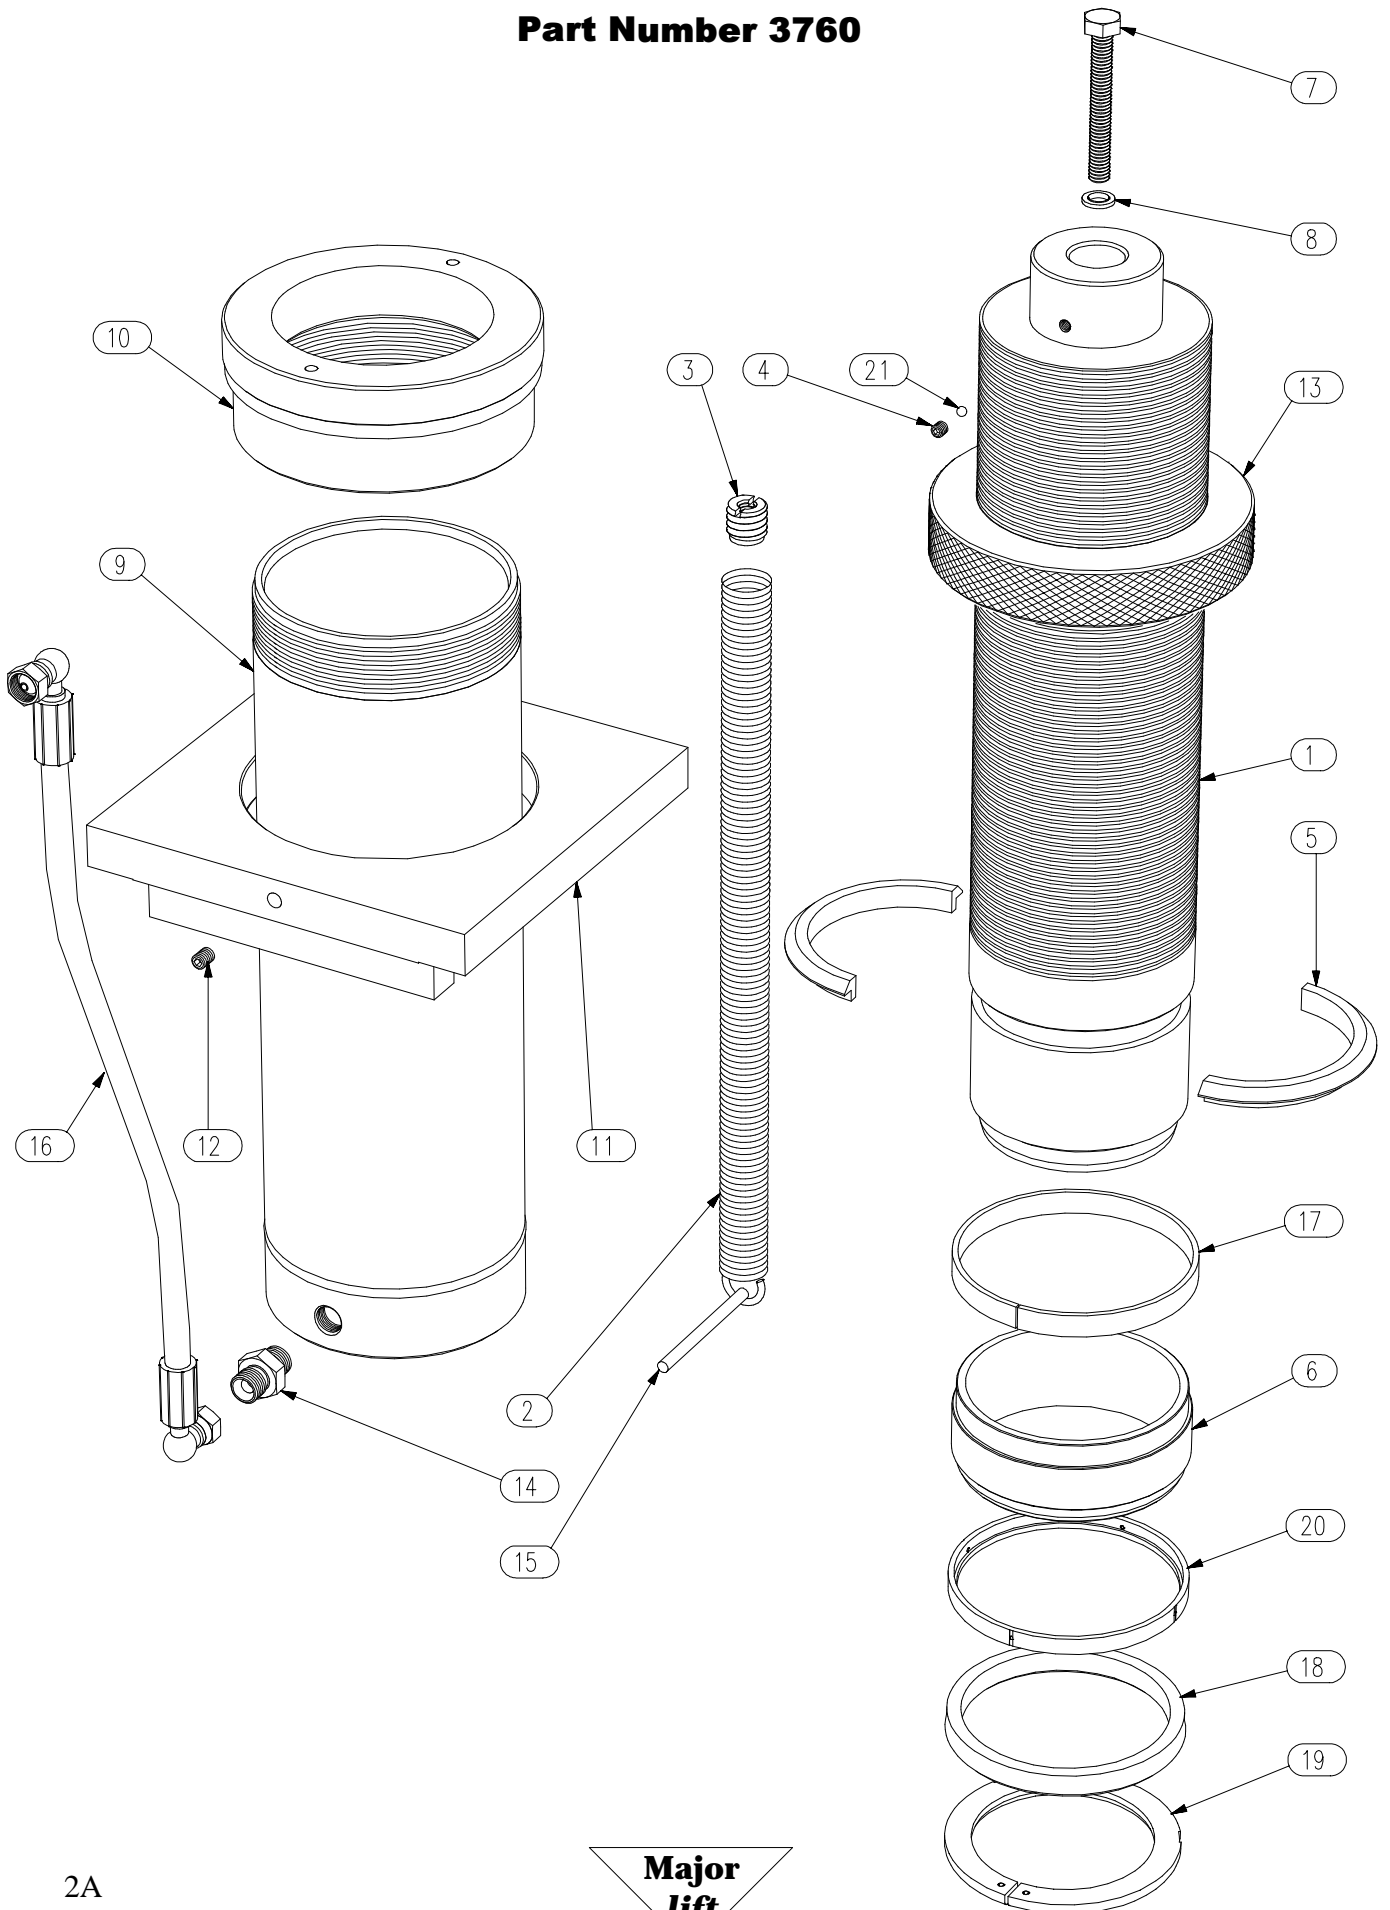

# 40 TONNE FIXED WIDTH FRAME ASSEMBLY

Part Number 2680

**40 TONNE FIXED WIDTH FRAME ASSEMBLY**  
**Part Number 2680**

<u>ITEM No.</u>	<u>DESCRIPTION</u>	<u>QTY</u>	<u>PART No.</u>
1	FRAME WELD ASSEMBLY	1	2681
2	ROLLER ASSEMBLY	4	2654
3	SPRING THRUST PAD	4	183405
4	ROLLER CIRCLIP	4	183412
5	TANK MOUNTING BOLT SET	4	2009
6	AXLE CLAMP BOLT	4	2653
7	SPRING	4	2706
8	AXLE	4	2665
9	AXLE BRACKET RETAINING BOLT SET	4	2709
10	AXLE BRACKET – RH	2	2652R
	AXLE BRACKET - LH	2	2652L
11	SPRING STOP	4	2705

**RAM ASSEMBLY**  
**20 Tonne 30.5cm Stroke**  
**Part Number 3760**

2A

**RAM ASSEMBLY**  
**20 Tonne 30.5cm Stroke**  
**Part Number 3760**

<u>ITEM No.</u>	<u>DESCRIPTION</u>	<u>QTY</u>	<u>PART No.</u>
1	PISTON ROD	1	3761
2	RETURN SPRING	1	3602
3	SPRING END NUT	1	3503
4	BLEED SCREW	1	3504
5	PLUNGER COLLAR	1	3765
6	PLUNGER SLEEVE	1	3766
7	HEX HD SCREW	1	3507
8	BONDED WASHER	1	*
9	CYLINDER ASSEMBLY	1	3768
10	CYLINDER ADAPTOR	1	3769
11	RAM TOP PLATE	1	3763
12	TOP PLATE CLAMP SCREW	1	3511
13	LOCKING NUT	1	3762
14	STUD COUPLING / VELOCITY VALVE	1	HH3513
15	RETURN SPRING ANCHOR	1	3764
16	HYDRAULIC HOSE	2	HH**
17	BEARING RING	1	*
18	RAM SEAL	1	*
19	SEAL RETAINER	1	*
20	WEAR RING	1	*
21	BALL	1	*
**	STATE HOSE LENGTH WHEN ORDERING		
*	ITEMS CONTAINED IN SEAL KIT	1	3760K