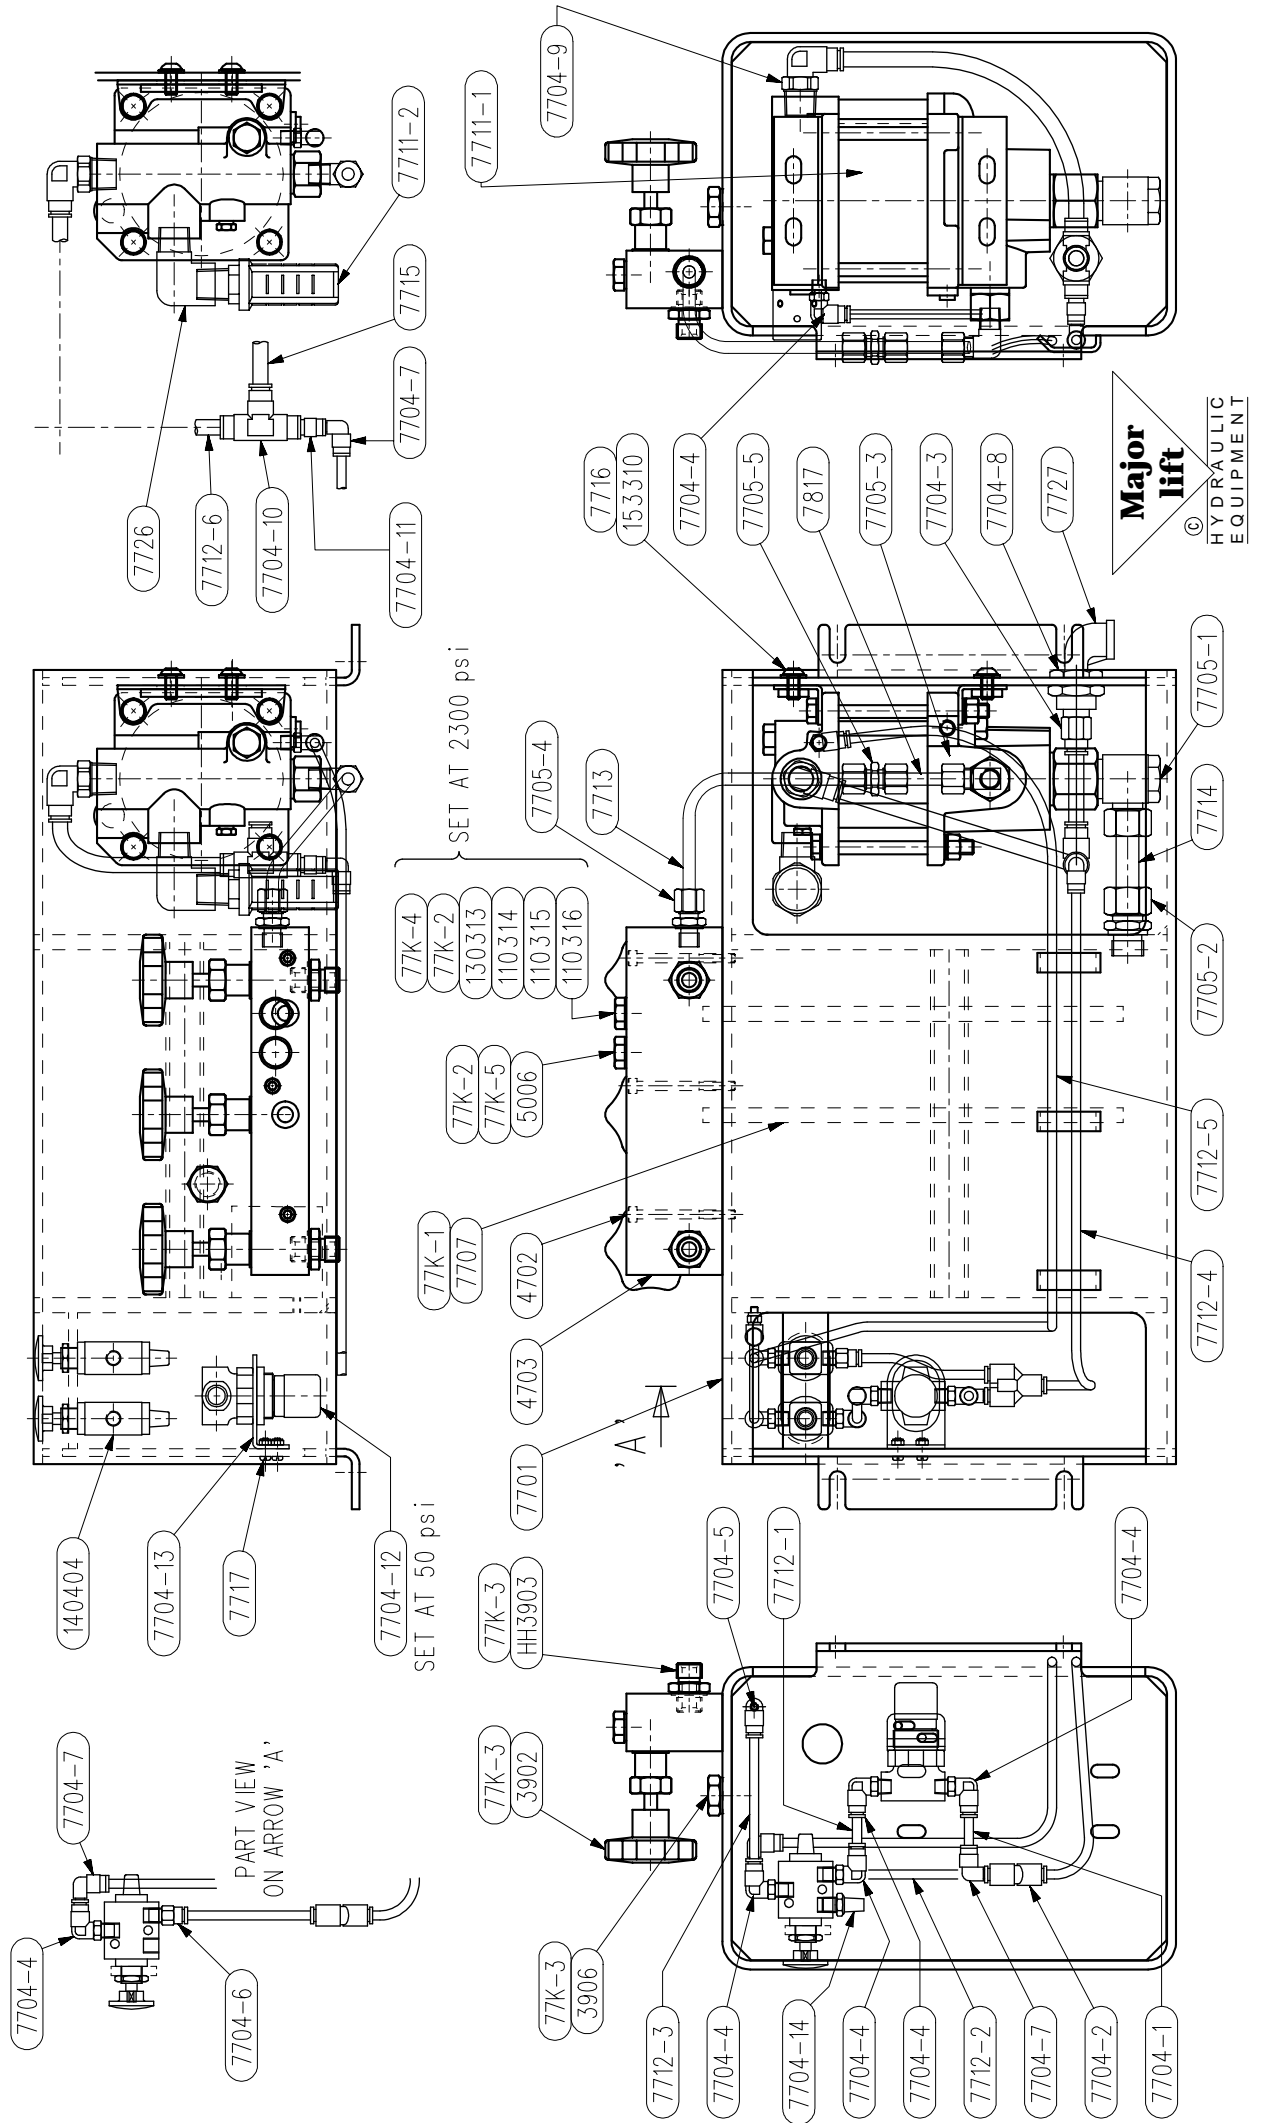

RAM ASSEMBLY
20 Tonne 30.5cm Stroke
Part Number 3760

<u>ITEM No.</u>	<u>DESCRIPTION</u>	<u>QTY</u>	<u>PART No.</u>
1	PISTON ROD	1	3761
2	RETURN SPRING	1	3602
3	SPRING END NUT	1	3503
4	BLEED SCREW	1	3504
5	PLUNGER COLLAR	1	3765
6	PLUNGER SLEEVE	1	3766
7	HEX HD SCREW	1	3507
8	BONDED WASHER	1	*
9	CYLINDER ASSEMBLY	1	3768
10	CYLINDER ADAPTOR	1	3769
11	RAM TOP PLATE	1	3763
12	TOP PLATE CLAMP SCREW	1	3511
13	LOCKING NUT	1	3762
14	STUD COUPLING / VELOCITY VALVE	1	HH3513
15	RETURN SPRING ANCHOR	1	3764
16	HYDRAULIC HOSE	2	HH**
17	BEARING RING	1	*
18	RAM SEAL	1	*
19	SEAL RETAINER	1	*
20	WEAR RING	1	*
21	BALL	1	*
**	STATE HOSE LENGTH WHEN ORDERING		
*	ITEMS CONTAINED IN SEAL KIT	1	3760K

HEAVY DUTY AIR / HYDRAULIC POWER PACK

Part No. 7700

3A