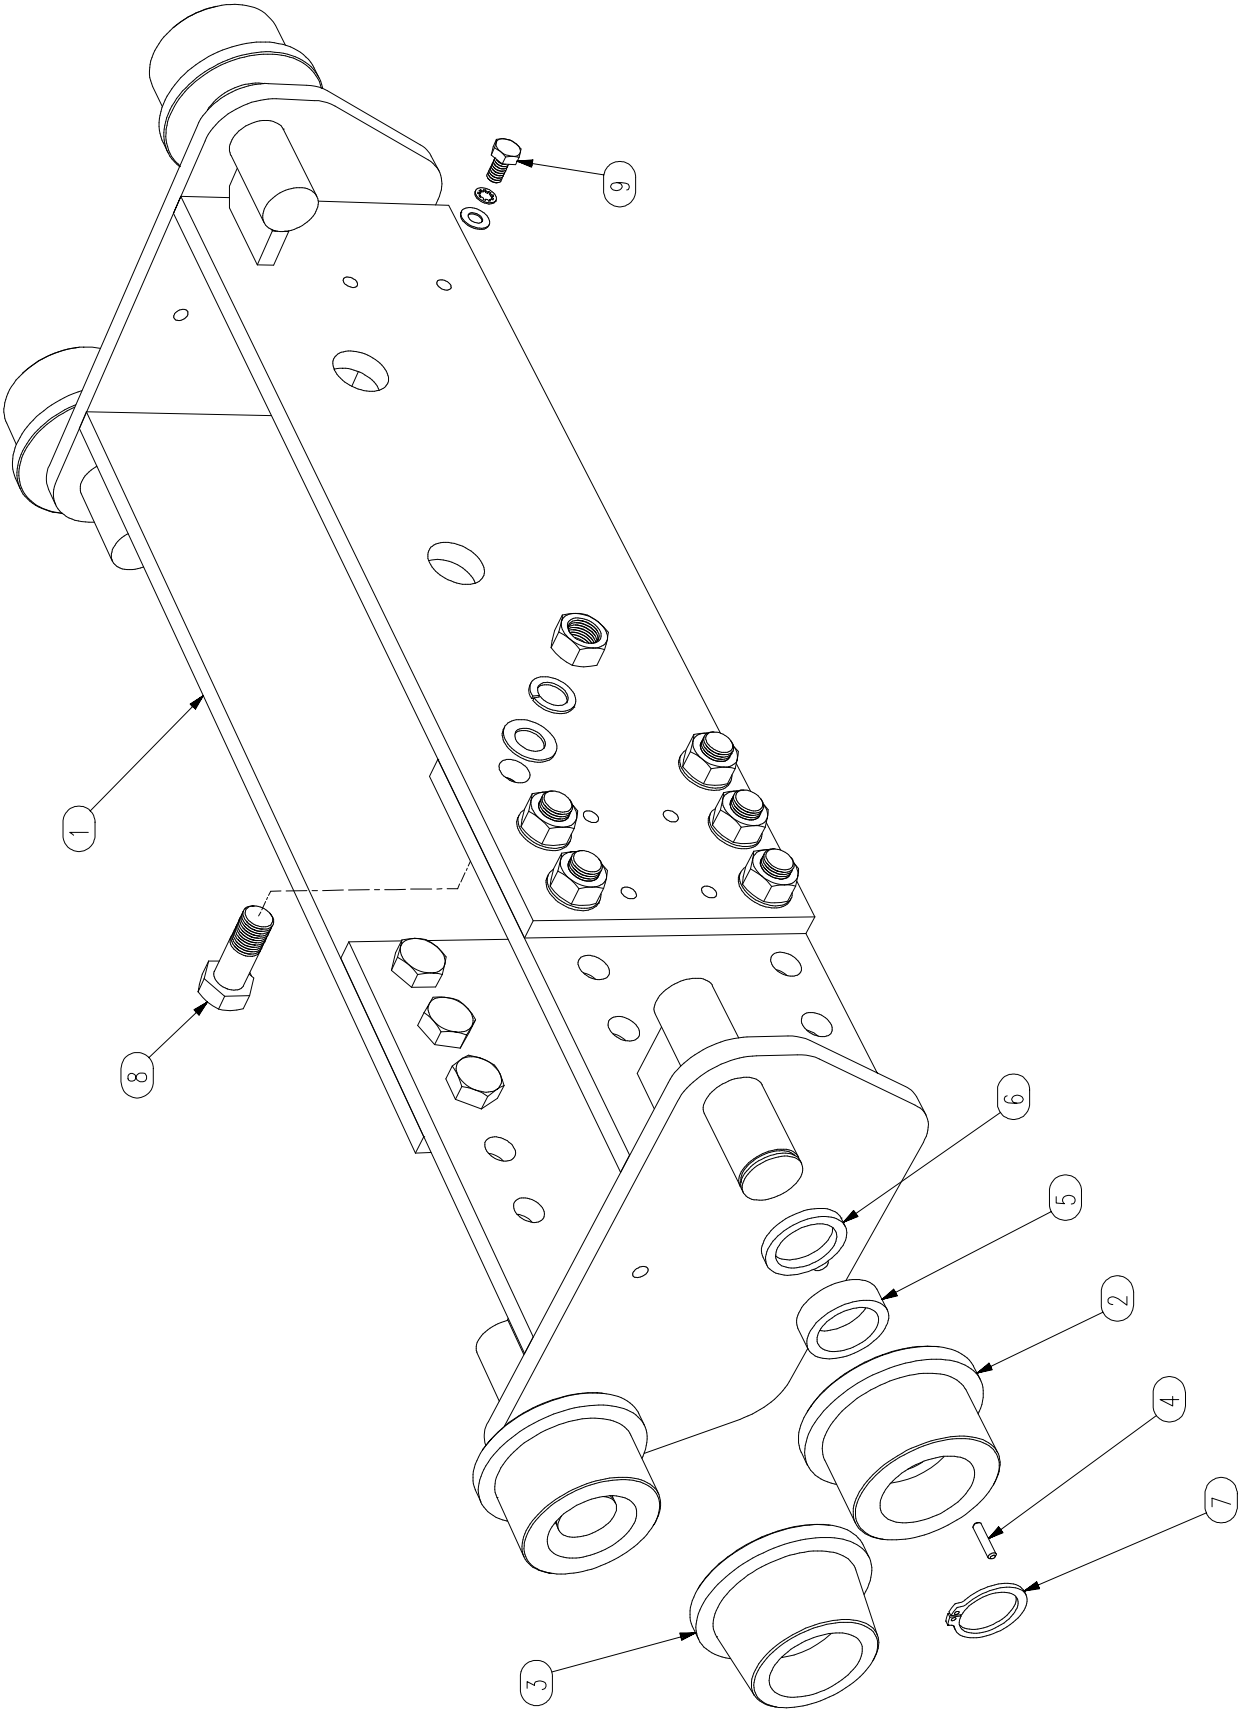

# BOLTED FRAME ASSEMBLY

Part Numbers 2000 & 2100

**BOLTED FRAME ASSEMBLY**  
**Part Numbers 2000 & 2100**

<u>ITEM No.</u>	<u>DESCRIPTION</u>		<u>QTY</u>	<u>PART No.</u>
1	CENTRE FRAME ASSEMBLY		1	Quote Serial No.
2	ROLLER - PARALLEL (Pre 1996)	Plain Bore	4	2002-C
2A	(Post 1995)	c/w Needle Rollers	4	2002-D
3	ROLLER - TAPER (Pre 1996)	Plain Bore	4	2002T-C
3A	(Post 1995)	c/w Needle Rollers	4	2002T-D
4	NEEDLE ROLLER (Post 1995)		104	200202
5	ROLLER SPACER - WIDE		4	2004
6	ROLLER SPACER - NARROW		4	2003
7	ROLLER CIRCLIP		4	2005
8	FRAME BOLT SET		12	2006
9	PUMP MOUNTING BOLT AND WASHER		4	2009