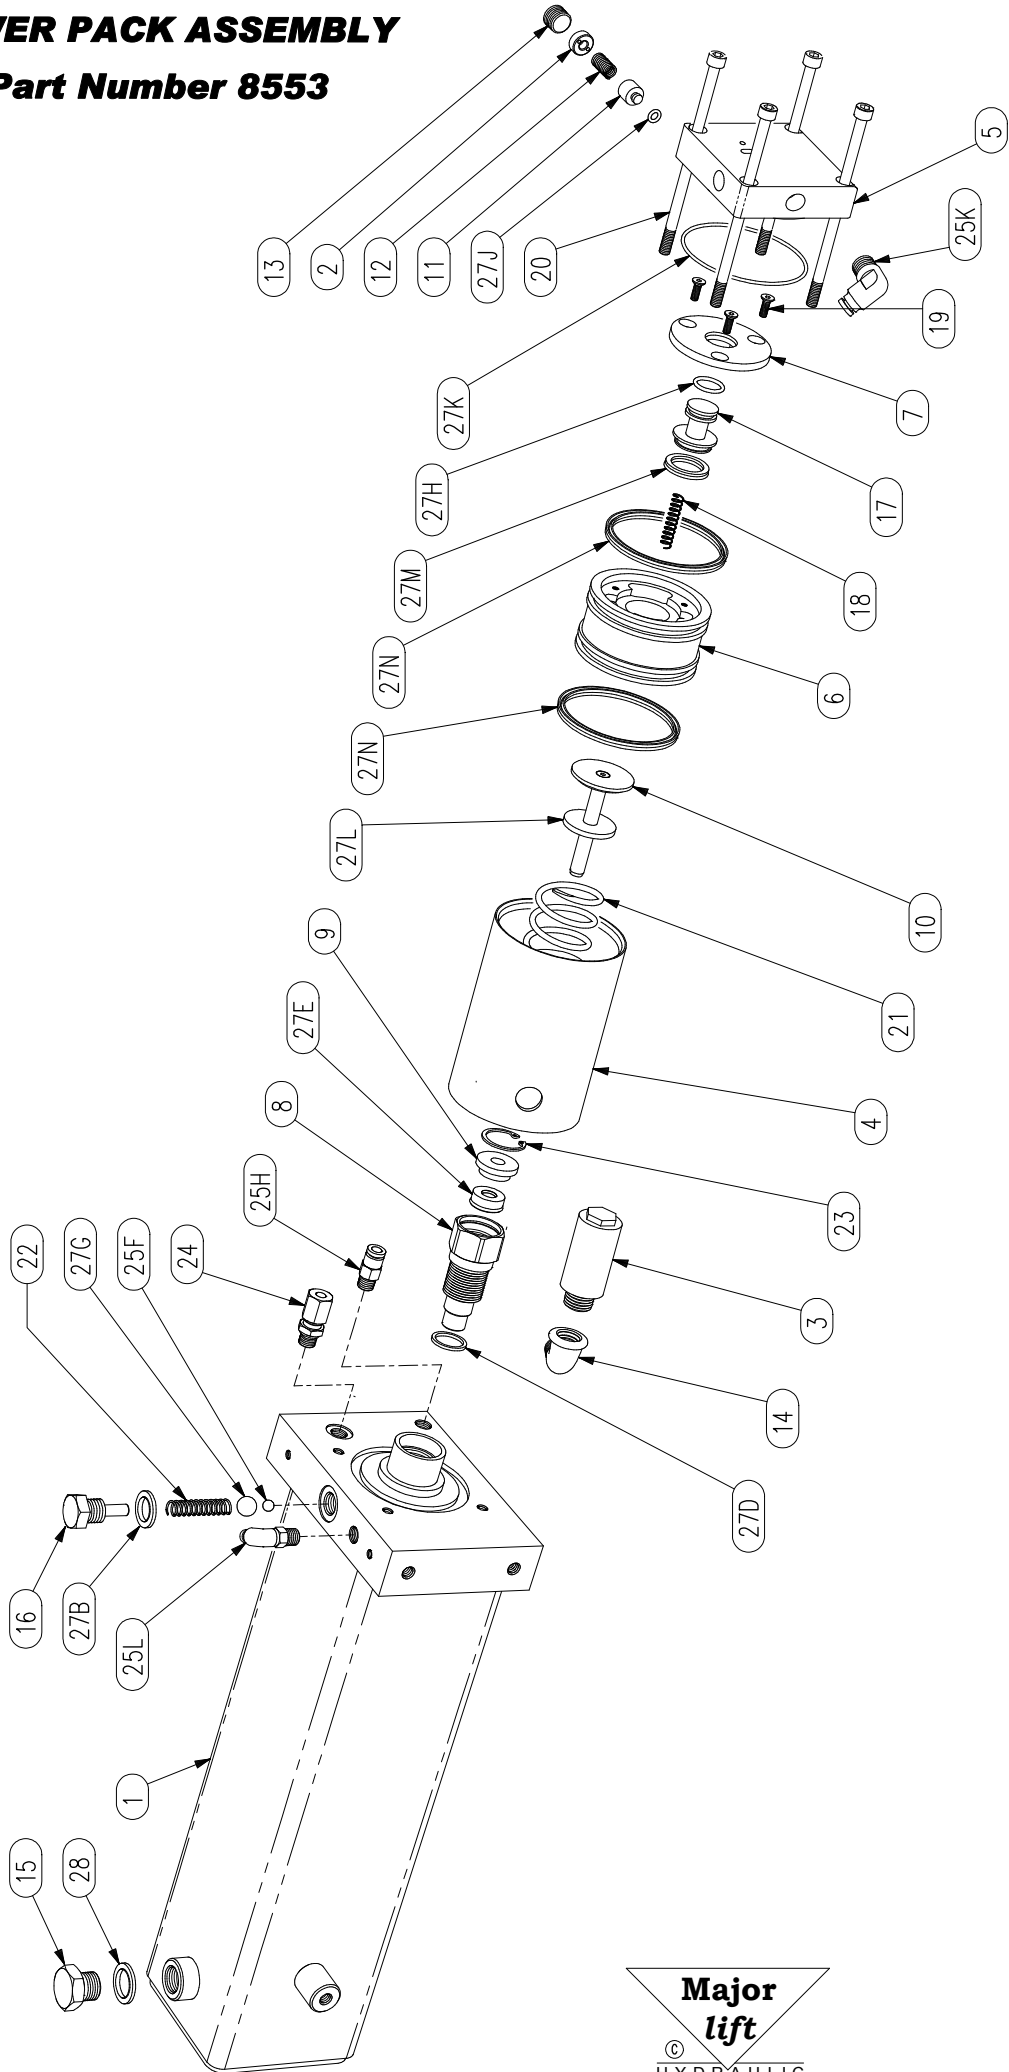

RAM ASSEMBLY

Part Number 8502

RAM ASSEMBLY
Part Number 8502

<u>ITEM No.</u>	<u>DESCRIPTION</u>	<u>QTY</u>	<u>PART No.</u>
1	OUTER CYLINDER / BASE ASSEMBLY	1	850201
2	OUTER CYLINDER CAP	1	850202
3	1 ST STAGE PISTON TUBE	1	850203
4	1 ST STAGE STOP RING	1	850204
5	2 ND STAGE PISTON TUBE	1	850205
6	3 RD STAGE PISTON	1	850206
7	SADDLE	1	850207
8	RELEASE VALVE HOUSING	1	850208
9	R/VALVE HOUSING RETAINING BOLT	4	850209
10	METERING VALVE	1	850210
11	METERING VALVE HOUSING	1	850211
12	METERING VALVE SPRING	1	850212
13	AIR CYLINDER KIT	1	850213
14	BALL SET	1	850214
15	RELEASE BALL SPRING	1	850215
16	BLANKING PLUG	1	800410
17	BLEED SCREW	1	800410
18	SPRING	1	85021301
19	COVER	1	85021302
20	PISTON	1	85021303
21	CYLINDER	1	85021304
22	BOTTOM COVER	1	85021305
23	LOCK RING	2	**
24	'O' RING		*
24A	'O' RING		**
25	BONDED WASHER		*
26	D. ACTING ENERGISED PISTON SEAL		*
27	WIPER RING		*
28	GUIDE TAPE		*
*	ITEMS CONTAINED IN SEAL KIT	1	8502K
**	ITEMS CONTAINED IN SEAL KIT	1	850213K

POWER PACK ASSEMBLY
Part Number 8553

POWER PACK ASSEMBLY
Part Number 8553

<u>ITEM No.</u>	<u>DESCRIPTION</u>	<u>QTY</u>	<u>PART No.</u>
1	VALVE BLOCK / RESERVOIR ASSEMBLY		855301
2	RELIEF VALVE ADJUSTING COLLAR		110315
3	SILENCER		120315
4	AIR CYLINDER		145302
5	CYLINDER END CAP		145303
6	AIR PISTON		145304
7	PISTON END PLATE		145305
8	PUMP BARREL		145308
9	PLUNGER GLAND		145309
10	PUMP PLUNGER ASSEMBLY		145310
11	RELIEF VALVE PISTON		145311
12	RELIEF VALVE SPRING		145312
13	RELIEF VALVE CAP		145313
14	ELBOW		145314
15	FILLER PLUG		3906
16	DELIVERY VALVE PLUG		5006
17	SHUTTLE VALVE		791106
18	SHUTTLE VALVE SPRING		791107
19	C'SUNK SCREW		791111
20	CYLINDER CAP HEAD SCREW		791112
21	AIR PISTON RETURN SPRING		791113
22	DELIVERY VALVE SPRING		850302
23	GLAND RETAINER		850306
24	HYDRAULIC FITTINGS KIT		8512
25	AIR FITTINGS KIT		8559
27	SEAL KIT		1453K
28	BONDED SEAL		7M