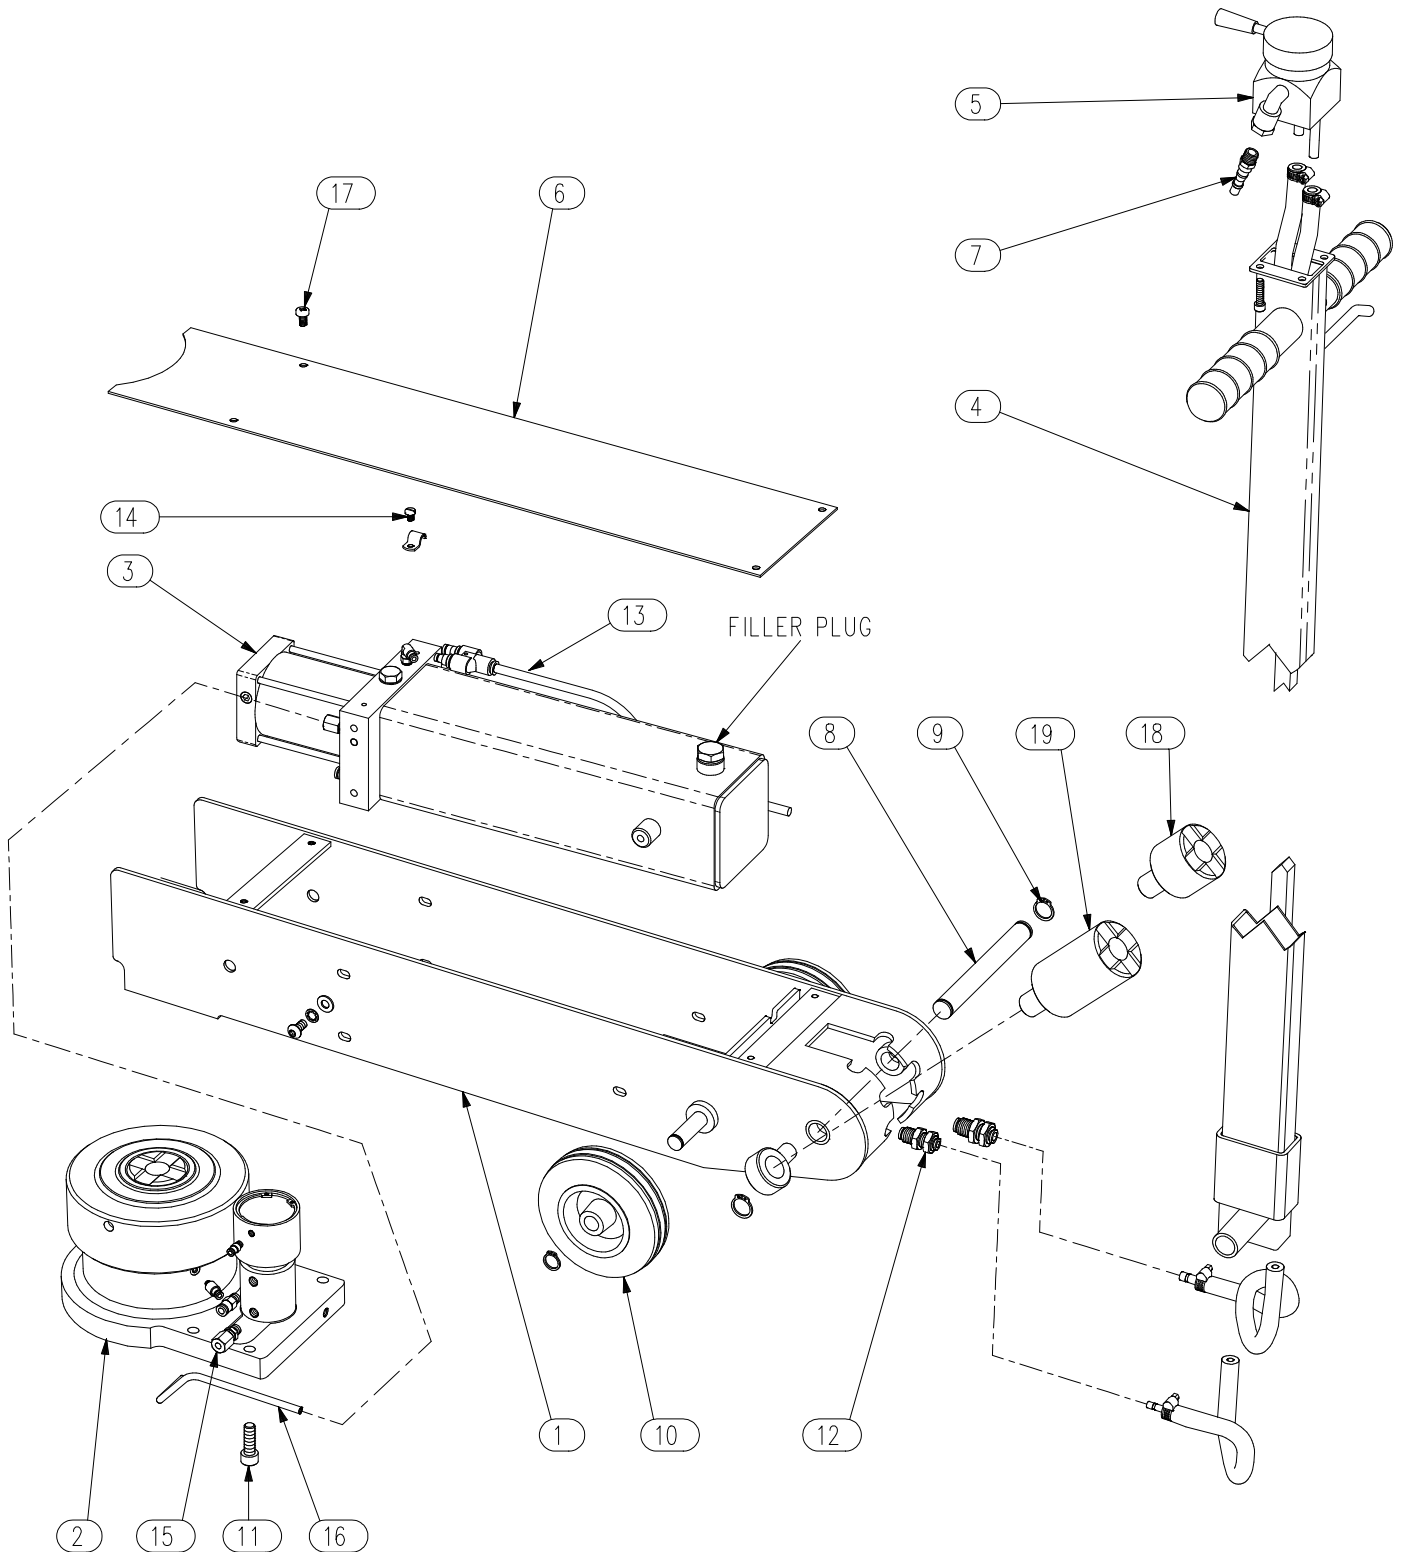

LOW HEIGHT AIR/HYDRAULIC TROLLEY JACK

Model Number MTJ 135-8

Part Number 8500

LOW HEIGHT AIR/HYDRAULIC TROLLEY JACK
Model Number MTJ 135-8
Part Number 8500

<u>ITEM No.</u>	<u>DESCRIPTION</u>	<u>QTY</u>	<u>PART No.</u>
1	FRAME WELD ASSEMBLY	1	8501
2	RAM ASSEMBLY	1	8502
3	PUMP / RESERVOIR ASSEMBLY	1	8553
4	HANDLE / CONTROL VALVE ASSEMBLY	1	8504
5	CONTROL VALVE ASSEMBLY	1	850402
6	COVER	1	8514
7	AIR INLET TAIL PIECE	1	39101
8	HANDLE PIVOT PIN	1	8505
9	FRAME CIRCLIP SET	1	8506
10	WHEEL	2	8507
11	FRAME FIXINGS SET	1	8508
12	AIR FITTINGS KIT	1	8509
13	NYLON TUBE SET	1	8560
14	SCREW FOR TUBE CLAMP	2	8511
15	HYDRAULIC FITTINGS KIT	1	8512
16	HYDRAULIC CONNECTOR PIPE	1	8563
17	COVER RETAINING SCREW	4	8515
18	45mm EXTENSION	1	8516
19	90mm EXTENSION	1	8517

RAM ASSEMBLY

Part Number 8502

RAM ASSEMBLY
Part Number 8502

<u>ITEM No.</u>	<u>DESCRIPTION</u>	<u>QTY</u>	<u>PART No.</u>
1	OUTER CYLINDER / BASE ASSEMBLY	1	850201
2	OUTER CYLINDER CAP	1	850202
3	1 ST STAGE PISTON TUBE	1	850203
4	1 ST STAGE STOP RING	1	850204
5	2 ND STAGE PISTON TUBE	1	850205
6	3 RD STAGE PISTON	1	850206
7	SADDLE	1	850207
8	RELEASE VALVE HOUSING	1	850208
9	R/VALVE HOUSING RETAINING BOLT	4	850209
10	METERING VALVE	1	850210
11	METERING VALVE HOUSING	1	850211
12	METERING VALVE SPRING	1	850212
13	AIR CYLINDER KIT	1	850213
14	BALL SET	1	850214
15	RELEASE BALL SPRING	1	850215
16	BLANKING PLUG	1	800410
17	BLEED SCREW	1	800410
18	SPRING	1	85021301
19	COVER	1	85021302
20	PISTON	1	85021303
21	CYLINDER	1	85021304
22	BOTTOM COVER	1	85021305
23	LOCK RING	2	**
24	'O' RING		*
24A	'O' RING		**
25	BONDED WASHER		*
26	D. ACTING ENERGISED PISTON SEAL		*
27	WIPER RING		*
28	GUIDE TAPE		*
*	ITEMS CONTAINED IN SEAL KIT	1	8502K
**	ITEMS CONTAINED IN SEAL KIT	1	850213K