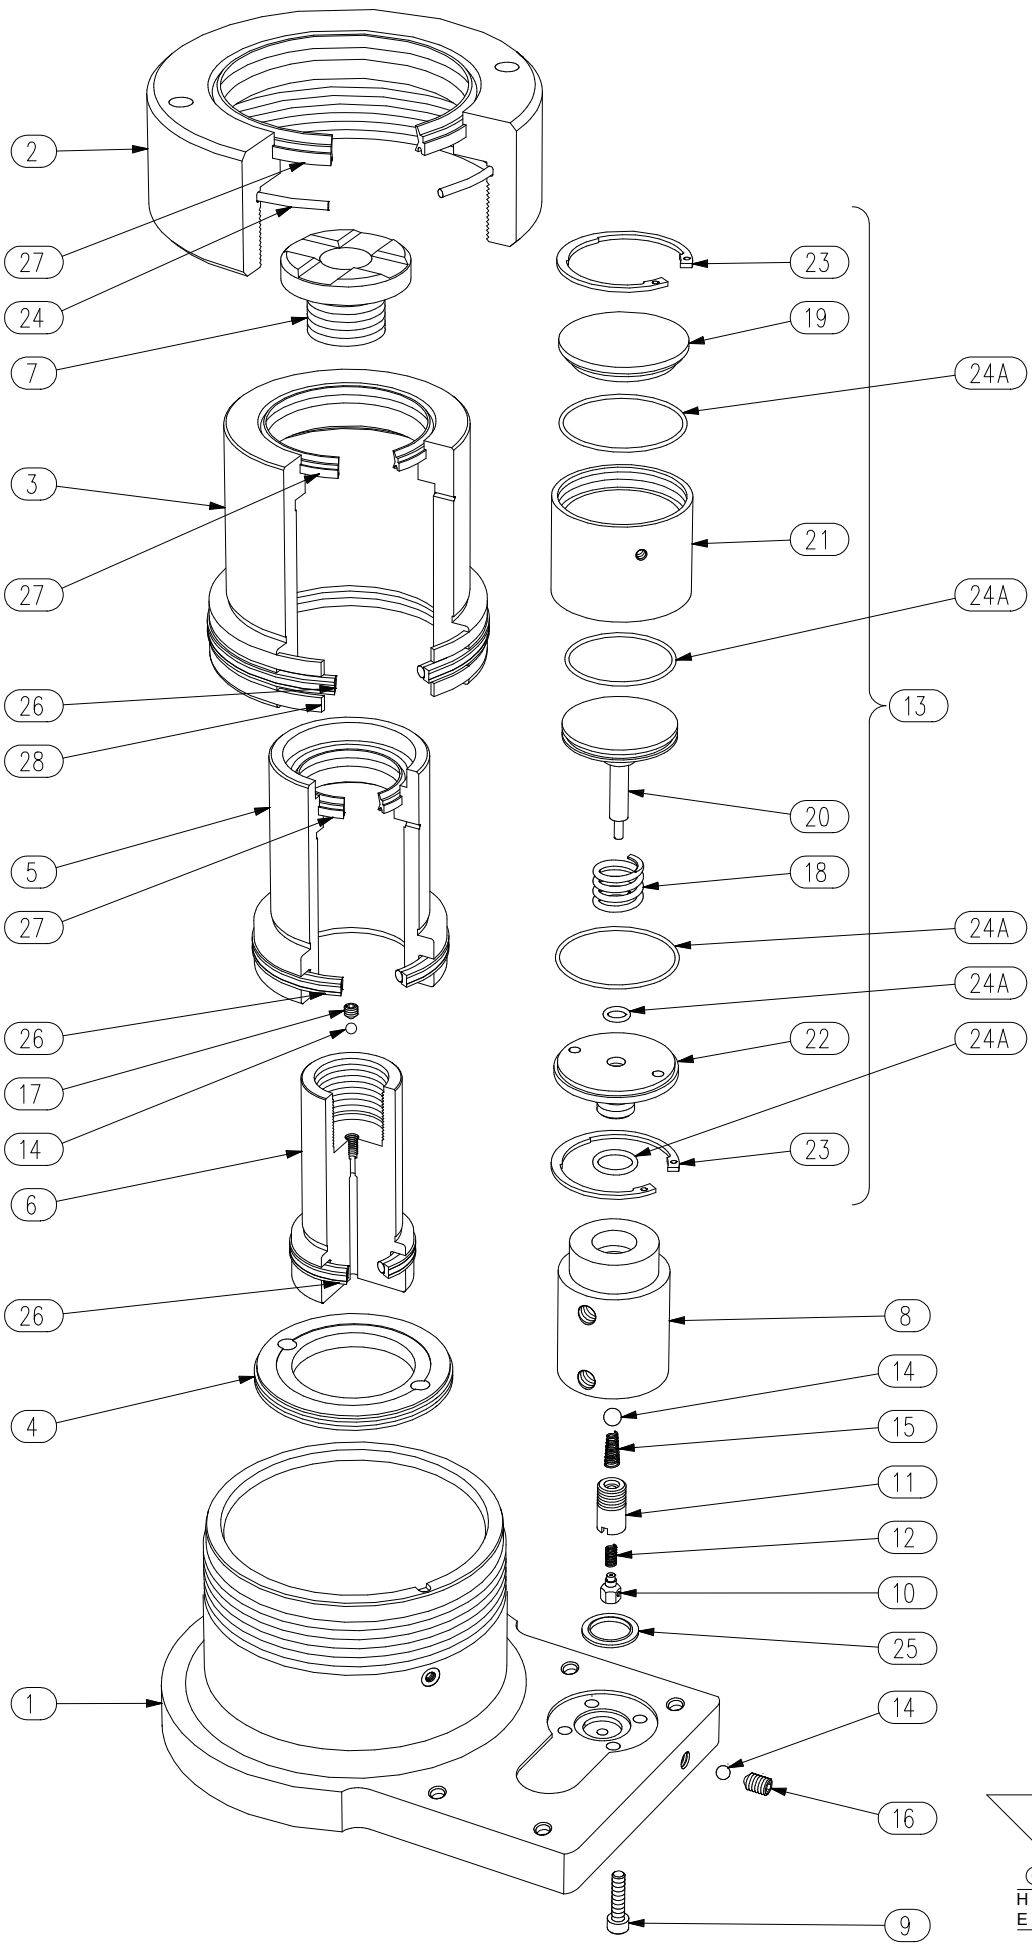

LOW HEIGHT AIR/HYDRAULIC TROLLEY JACK

Model Number MTJ 135-8

Part Number 8500

LOW HEIGHT AIR/HYDRAULIC TROLLEY JACK
Model Number MTJ 135-8
Part Number 8500

<u>ITEM No.</u>	<u>DESCRIPTION</u>	<u>QTY</u>	<u>PART No.</u>
1	FRAME WELD ASSEMBLY	1	8501
2	RAM ASSEMBLY	1	8502
3	PUMP / RESERVOIR ASSEMBLY	1	8553
4	HANDLE / CONTROL VALVE ASSEMBLY	1	8504
5	CONTROL VALVE ASSEMBLY	1	850402
6	COVER	1	8514
7	AIR INLET TAIL PIECE	1	39101
8	HANDLE PIVOT PIN	1	8505
9	FRAME CIRCLIP SET	1	8506
10	WHEEL	2	8507
11	FRAME FIXINGS SET	1	8508
12	AIR FITTINGS KIT	1	8509
13	NYLON TUBE SET	1	8560
14	SCREW FOR TUBE CLAMP	2	8511
15	HYDRAULIC FITTINGS KIT	1	8512
16	HYDRAULIC CONNECTOR PIPE	1	8563
17	COVER RETAINING SCREW	4	8515
18	45mm EXTENSION	1	8516
19	90mm EXTENSION	1	8517

RAM ASSEMBLY

Part Number 8502

RAM ASSEMBLY
Part Number 8502

<u>ITEM No.</u>	<u>DESCRIPTION</u>	<u>QTY</u>	<u>PART No.</u>
1	OUTER CYLINDER / BASE ASSEMBLY	1	850201
2	OUTER CYLINDER CAP	1	850202
3	1 ST STAGE PISTON TUBE	1	850203
4	1 ST STAGE STOP RING	1	850204
5	2 ND STAGE PISTON TUBE	1	850205
6	3 RD STAGE PISTON	1	850206
7	SADDLE	1	850207
8	RELEASE VALVE HOUSING	1	850208
9	R/VALVE HOUSING RETAINING BOLT	4	850209
10	METERING VALVE	1	850210
11	METERING VALVE HOUSING	1	850211
12	METERING VALVE SPRING	1	850212
13	AIR CYLINDER KIT	1	850213
14	BALL SET	1	850214
15	RELEASE BALL SPRING	1	850215
16	BLANKING PLUG	1	800410
17	BLEED SCREW	1	800410
18	SPRING	1	85021301
19	COVER	1	85021302
20	PISTON	1	85021303
21	CYLINDER	1	85021304
22	BOTTOM COVER	1	85021305
23	LOCK RING	2	**
24	'O' RING		*
24A	'O' RING		**
25	BONDED WASHER		*
26	D. ACTING ENERGISED PISTON SEAL		*
27	WIPER RING		*
28	GUIDE TAPE		*
*	ITEMS CONTAINED IN SEAL KIT	1	8502K
**	ITEMS CONTAINED IN SEAL KIT	1	850213K