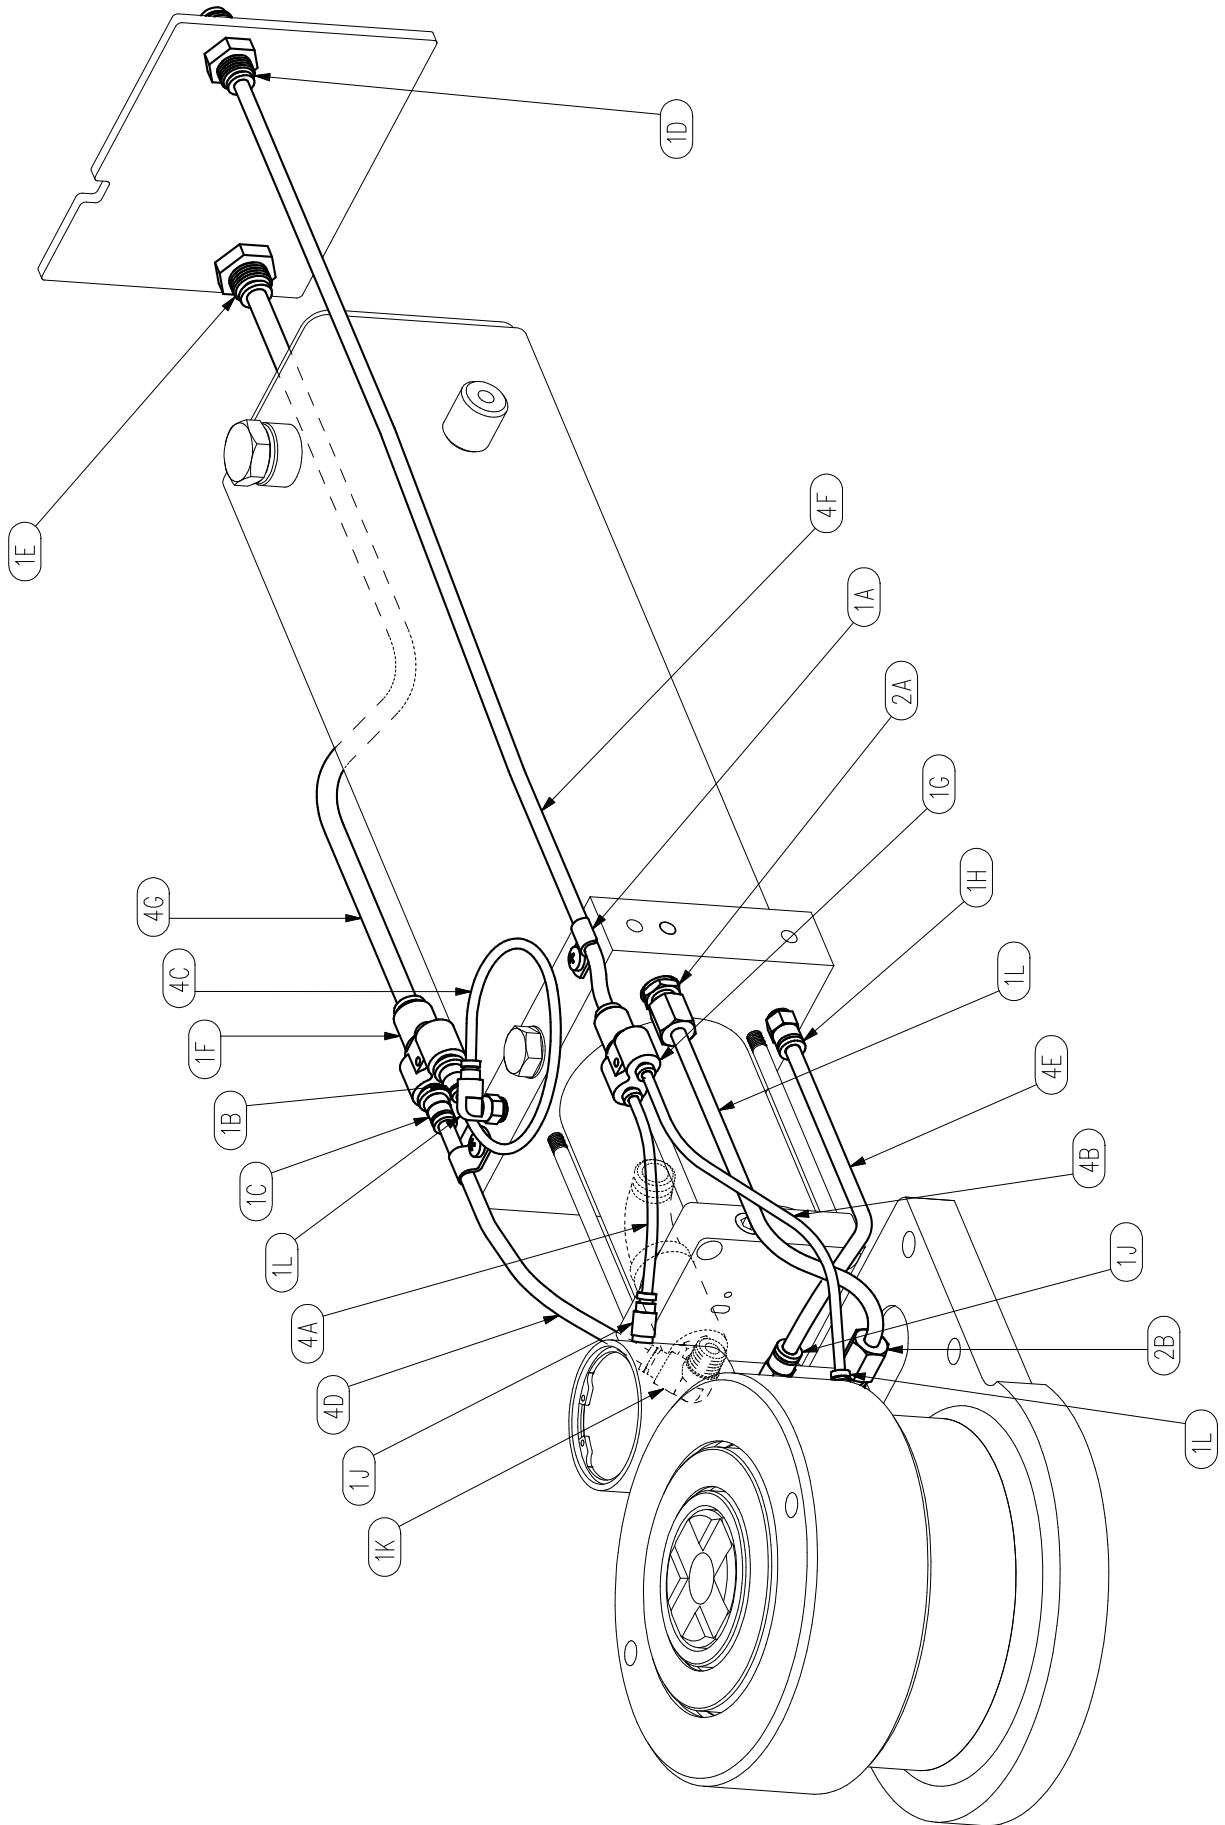

PIPING DETAILS

PIPING DETAILS

<u>ITEM No.</u>	<u>DESCRIPTION</u>	<u>QTY</u>	<u>PART No.</u>
1	AIR FITTINGS KIT	1	8559
2	HYDRAULIC FITTINGS KIT	1	8512
3	HYDRAULIC CONNECTOR PIPE	1	8563
4	NYLON TUBE SET	1	8560