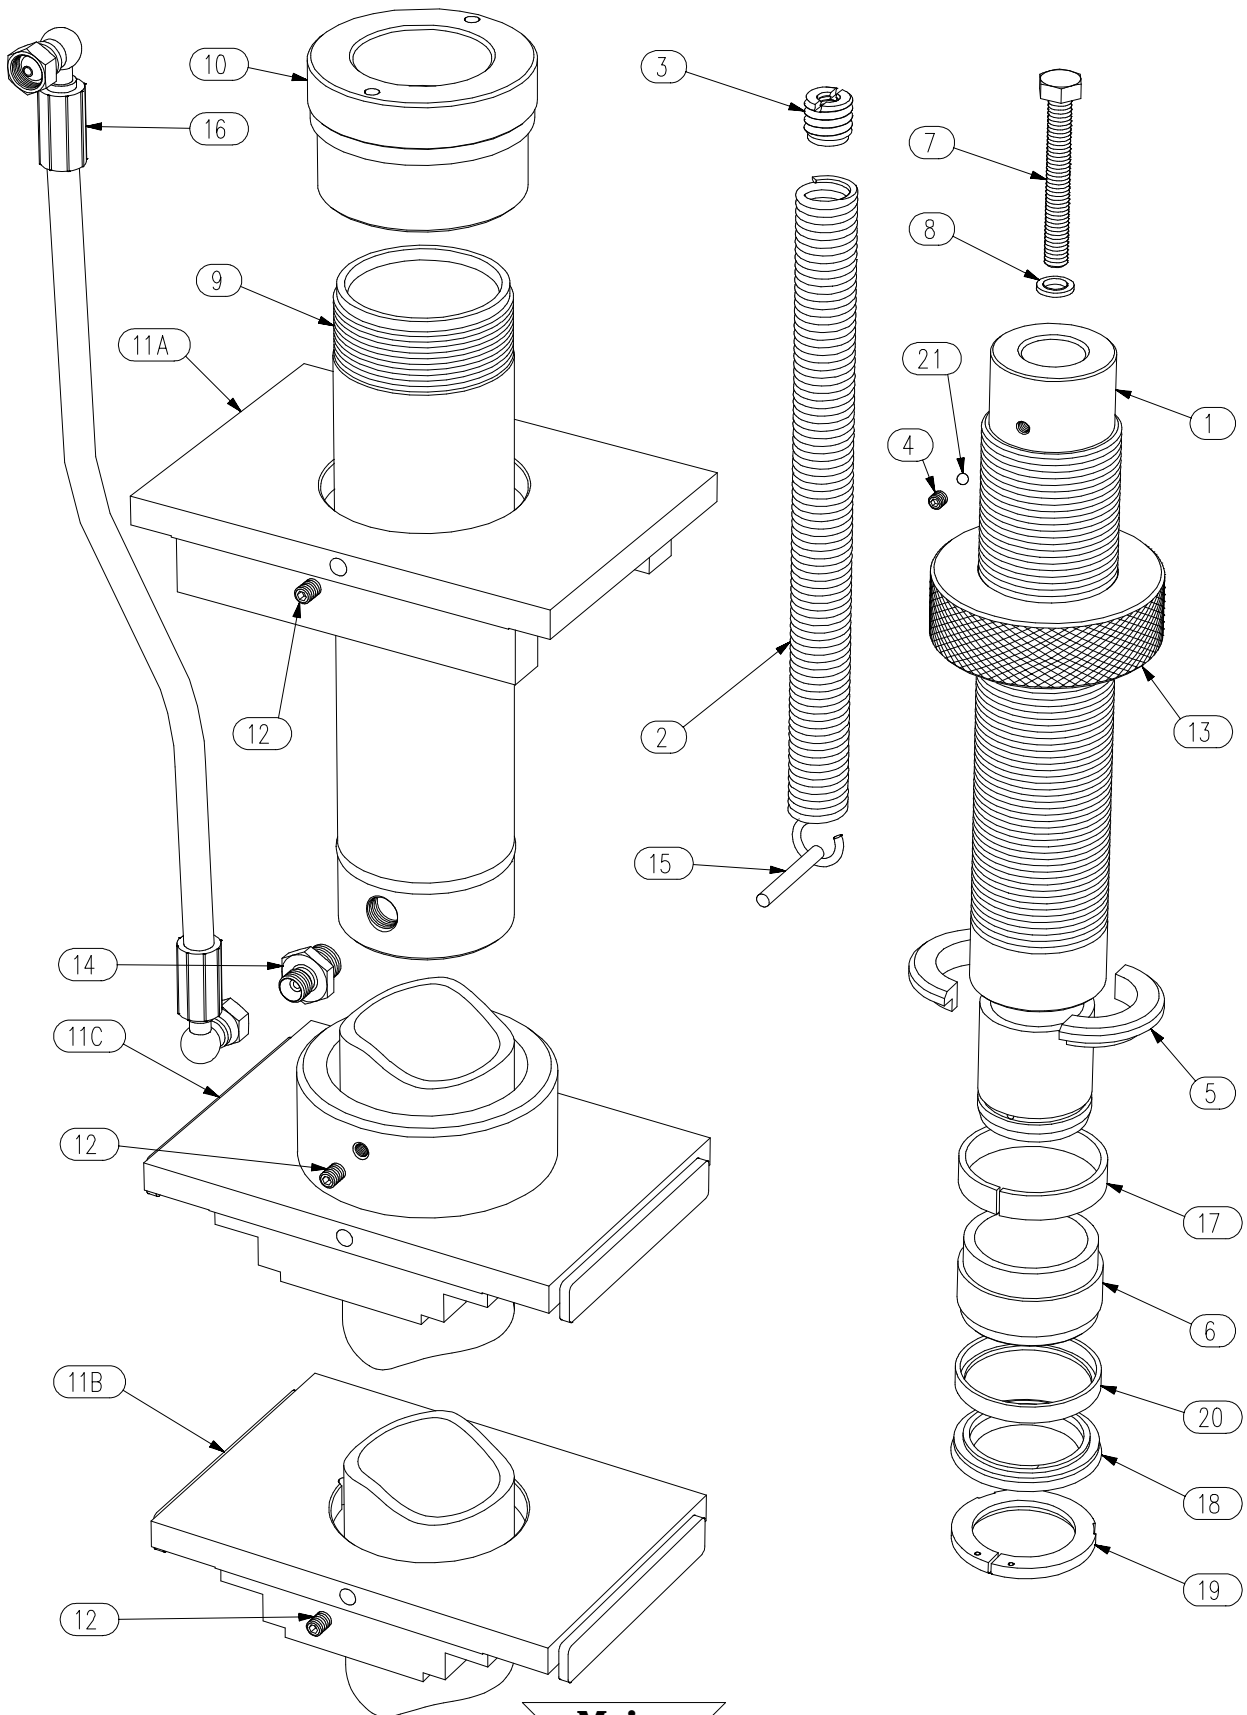

RAM ASSEMBLY
6.0 TONNE 20.0cm STROKE
Part Number 3400
Service Exchange 3400E

RAM ASSEMBLY
6.0 Tonne 20.0cm Stroke
Part Number 3400
Service Exchange 3400E

<u>ITEM No.</u>	<u>DESCRIPTION</u>	<u>QTY</u>	<u>PART No.</u>
1	PISTON	1	3401
2	RETURN SPRING	1	3402
3	SPRING END NUT	1	3503
4	BLEED SCREW	1	3504
5	PLUNGER COLLAR	1	3505
6	PLUNGER SLEEVE	1	3406
7	HEX HD SCREW	1	3507
8	BONDED WASHER	1	*
9	CYLINDER ASSEMBLY	1	3408
10	CYLINDER ADAPTOR	1	3509
11A	RAM TOP PLATE (FIXED FRAME)	1	3610
11B	RAM TOP PLATE (SLIDING FRAME)	1	3510
11C	RAM TOP PLATE (SLIDING FRAME)	1	3410
12	TOP PLATE CLAMP SCREW	1	3511
13	LOCKING COLLAR	1	3512
14	STUD COUPLING / VELOCITY VALVE	1	3518
15	RETURN SPRING ANCHOR	1	3514
16	HYDRAULIC HOSE	1	HH19
17	BEARING RING	1	*
18	RAM SEAL	1	*
19	SEAL RETAINER	1	*
20	WEAR RING	1	*
21	BALL	1	*
*	ITEMS CONTAINED IN SEAL KIT	1	36K