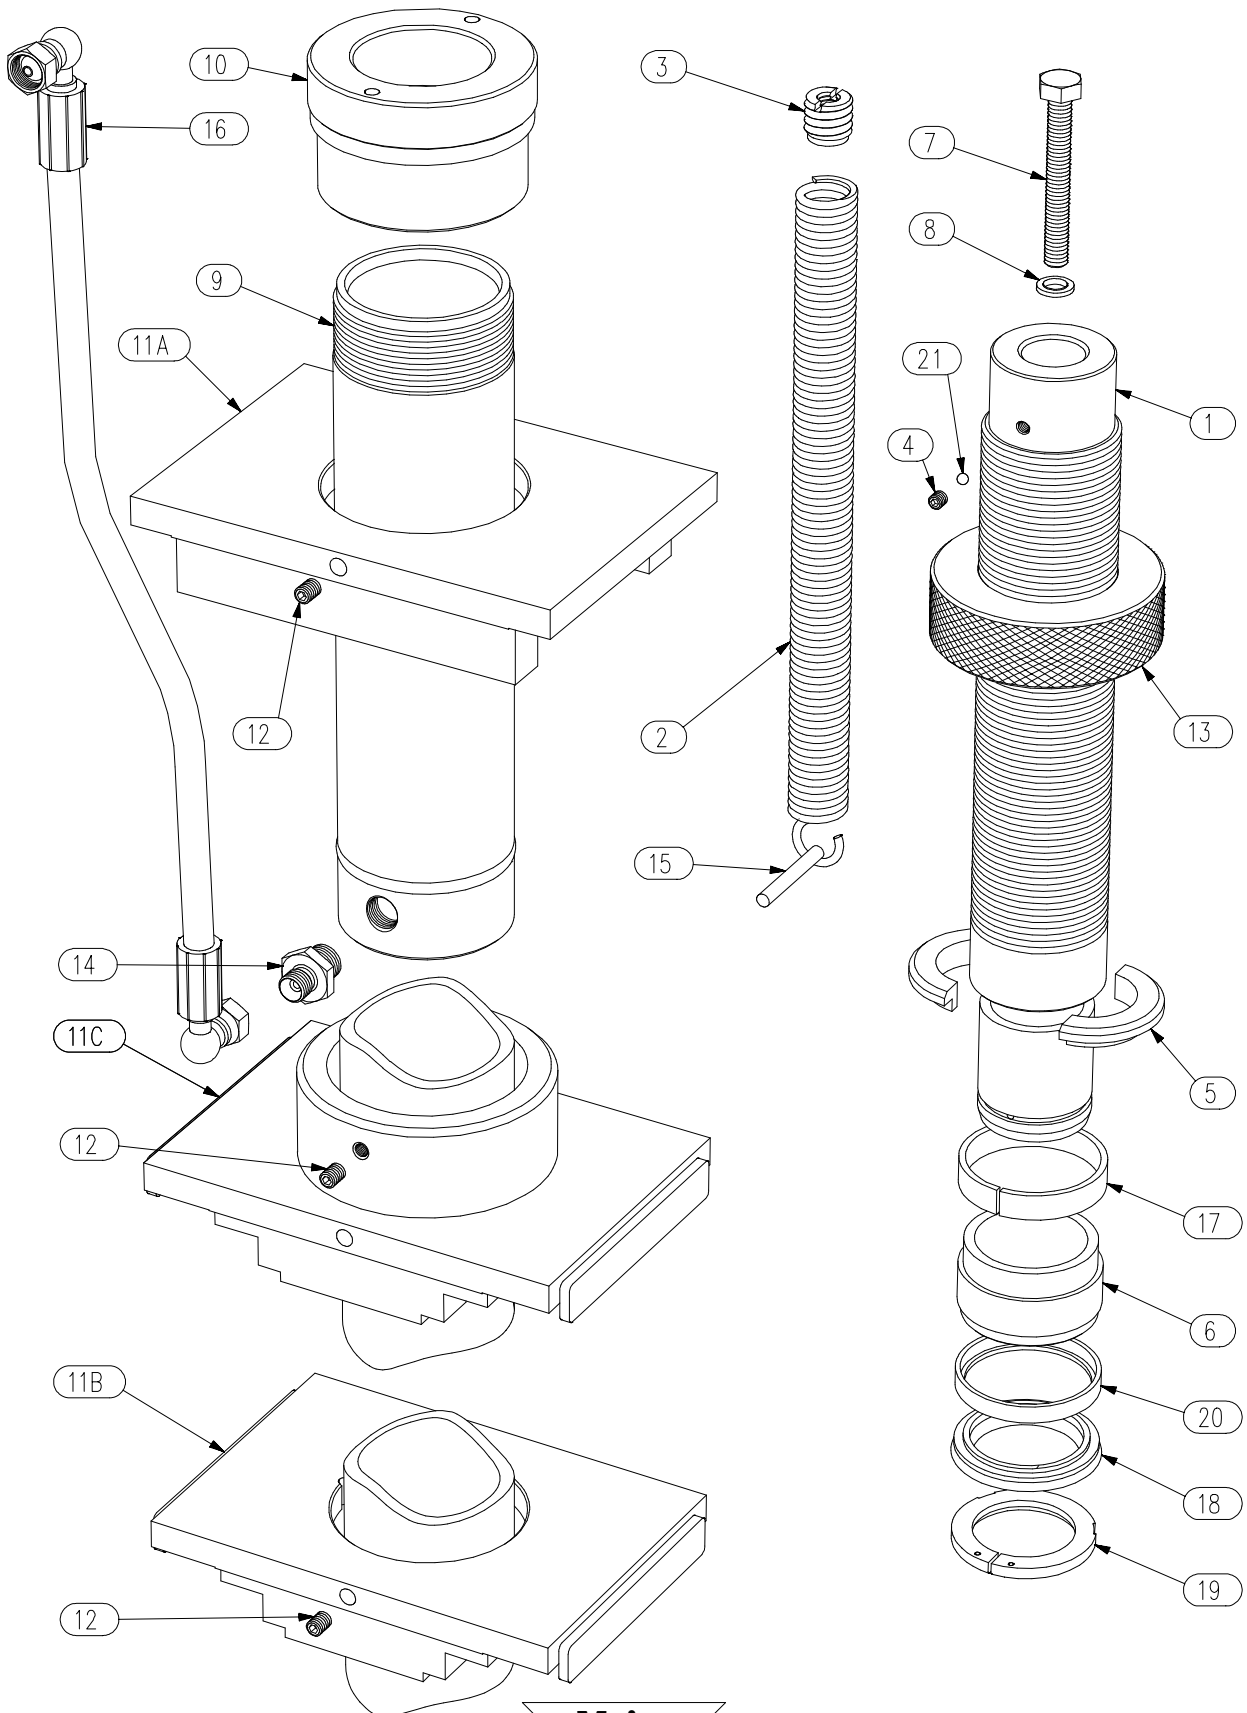

RAM ASSEMBLY
6.0 TONNE 15.0cm STROKE
Part Number 3500
Service Exchange 3500E

RAM ASSEMBLY
6.0 Tonne 15.0cm Stroke
Part Number 3500
Service Exchange 3500E

<u>ITEM No.</u>	<u>DESCRIPTION</u>	<u>QTY</u>	<u>PART No.</u>
1	PISTON	1	3501
2	RETURN SPRING	1	3502
3	SPRING END NUT	1	3503
4	BLEED SCREW	1	3504
5	PLUNGER COLLAR	1	3505
6	PLUNGER SLEEVE	1	3506
7	HEX HD SCREW	1	3507
8	BONDED WASHER	1	*
9	CYLINDER ASSEMBLY	1	3508
10	CYLINDER ADAPTOR	1	3509
11A	RAM TOP PLATE (FIXED FRAME)	1	3610
11B	(SLIDING FRAME)	1	3510
11C	-		
12	TOP PLATE CLAMP SCREW	1	3511
13	LOCKING COLLAR	1	3512
14	STUD COUPLING / VELOCITY VALVE	1	3518
15	RETURN SPRING ANCHOR	1	3514
16	HYDRAULIC HOSE	1	HH19
17	-		
18	RAM SEAL	1	*
19	SEAL RETAINER	1	*
20	WEAR RING	1	*
21	BALL	1	*
*	ITEMS CONTAINED IN SEAL KIT	1	35K