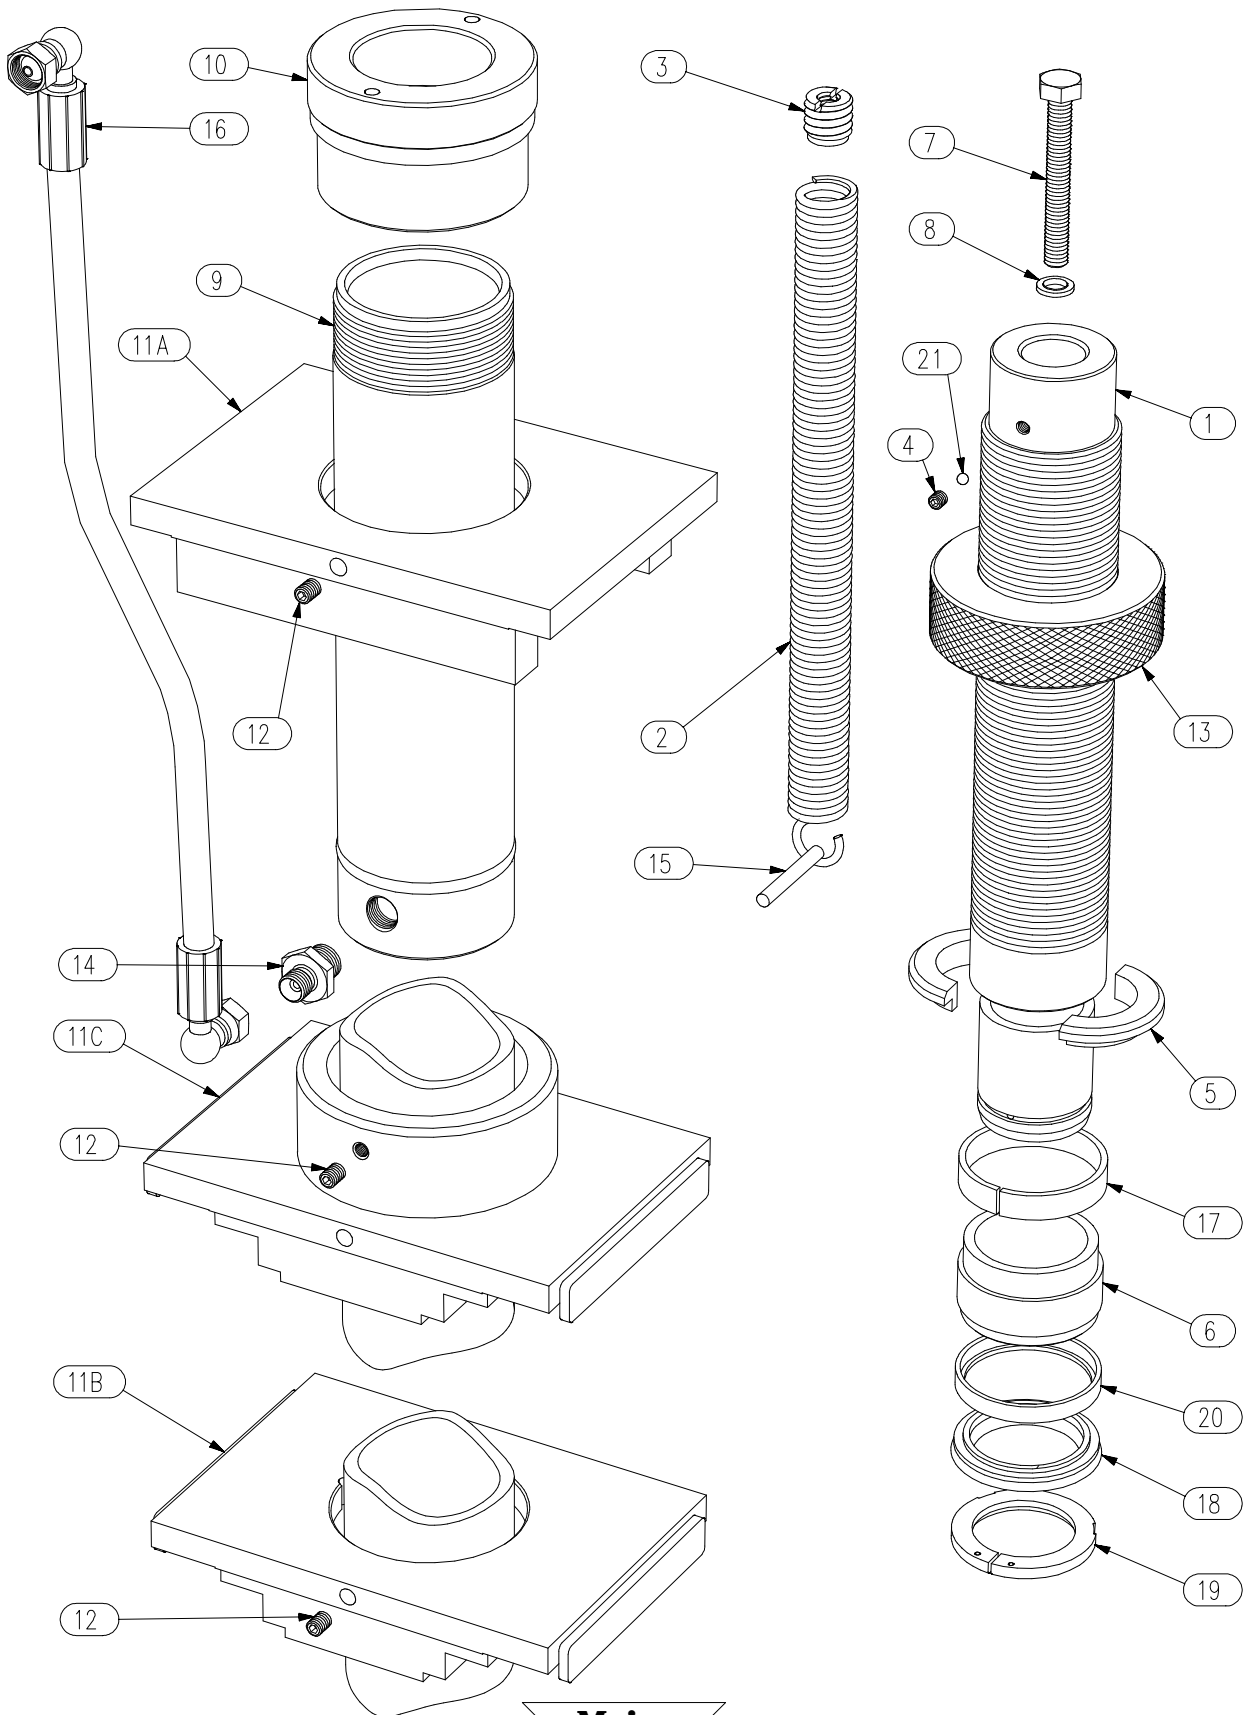

**RAM ASSEMBLY**  
**6.0 TONNE 30.5cm STROKE**  
**Part Number 3600**  
**Service Exchange 3600E**

**RAM ASSEMBLY**  
**6.0 Tonne 30.5cm Stroke**  
**Part Number 3600**  
**Service Exchange 3600E**

<u>ITEM No.</u>	<u>DESCRIPTION</u>	<u>QTY</u>	<u>PART No.</u>
1	PISTON	1	3601
2	RETURN SPRING	1	3602
3	SPRING END NUT	1	3503
4	BLEED SCREW	1	3504
5	PLUNGER COLLAR	1	3505
6	PLUNGER SLEEVE	1	3606
7	HEX HD SCREW	1	3507
8	BONDED WASHER	1	*
9	CYLINDER ASSEMBLY	1	3608
10	CYLINDER ADAPTOR	1	3509
11A	RAM TOP PLATE (FIXED FRAME)	1	3610
11B	-		
11C	-		
12	TOP PLATE CLAMP SCREW	1	3511
13	LOCKING COLLAR	1	3512
14	STUD COUPLING / VELOCITY VALVE	1	HH3513
15	RETURN SPRING ANCHOR	1	3514
16	HYDRAULIC HOSE	1	HH**
17	BEARING RING	1	*
18	RAM SEAL	1	*
19	SEAL RETAINER	1	*
20	WEAR RING	1	*
21	BALL	1	*
*	ITEMS CONTAINED IN SEAL KIT	1	36K
**	STATE HOSE LENGTH WHEN ORDERING		