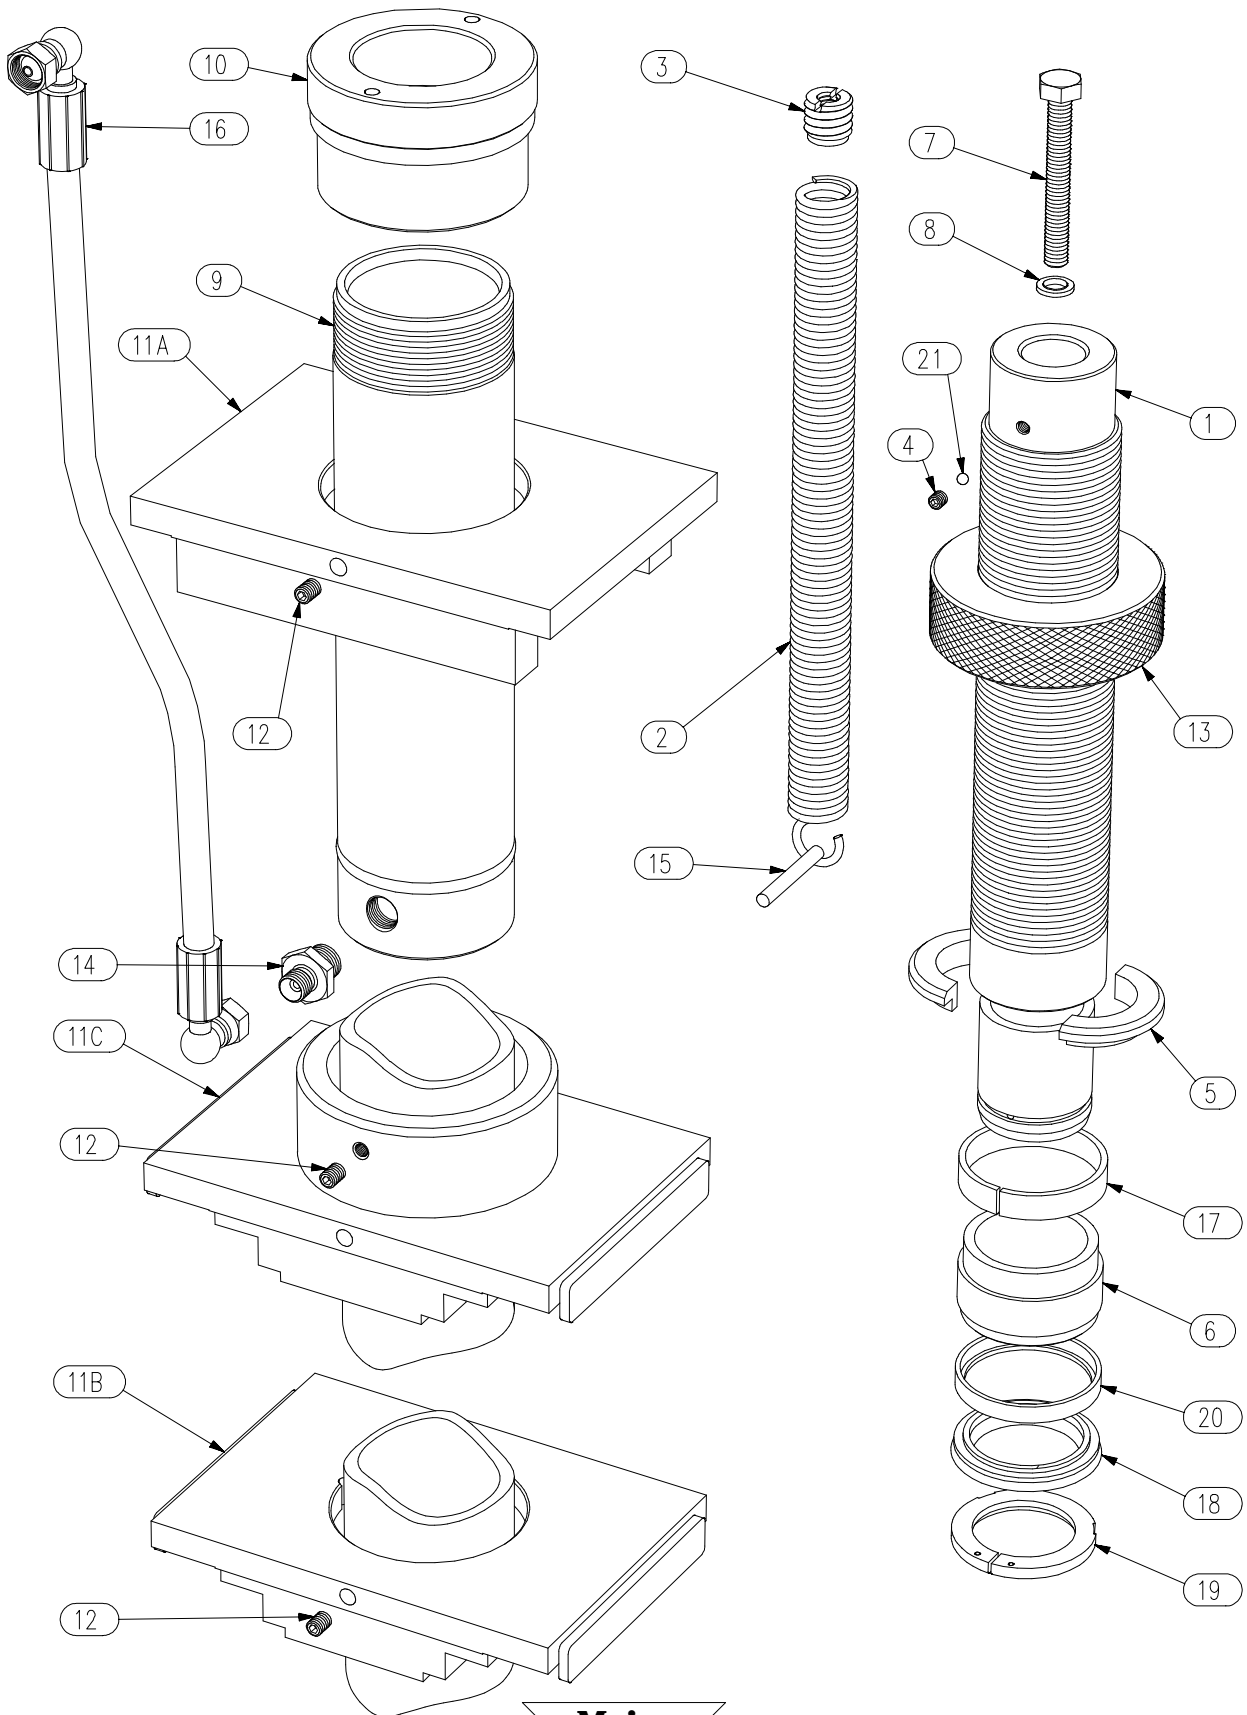

**RAM ASSEMBLY**  
**10.0 TONNE 30.5cm STROKE**  
**Part Number 3700**  
**Service Exchange 3700E**

**RAM ASSEMBLY**  
**10.0 Tonne 30.5cm Stroke**  
**Part Number 3700**  
**Service Exchange 3700E**

<u>ITEM No.</u>	<u>DESCRIPTION</u>	<u>QTY</u>	<u>PART No.</u>
1	PISTON	1	3701
2	RETURN SPRING	1	3602
3	SPRING END NUT	1	3503
4	BLEED SCREW	1	3504
5	PLUNGER COLLAR	1	3705
6	PLUNGER SLEEVE	1	3706
7	HEX HD SCREW	1	3507
8	BONDED WASHER	1	*
9	CYLINDER ASSEMBLY	1	3708
10	CYLINDER ADAPTOR	1	3709
11A	RAM TOP PLATE (FIXED FRAME)	1	3710
11B	-		
11C	-		
12	TOP PLATE CLAMP SCREW	1	3511
13	LOCKING COLLAR	1	3712
14	STUD COUPLING / VELOCITY VALVE	1	HH3513
15	RETURN SPRING ANCHOR	1	3714
16	HYDRAULIC HOSE	1	HH**
17	BEARING RING	1	*
18	RAM SEAL	1	*
19	SEAL RETAINER	1	*
20	WEAR RING	1	*
21	BALL	1	*
*	ITEMS CONTAINED IN SEAL KIT	1	37K
**	STATE HOSE LENGTH WHEN ORDERING		