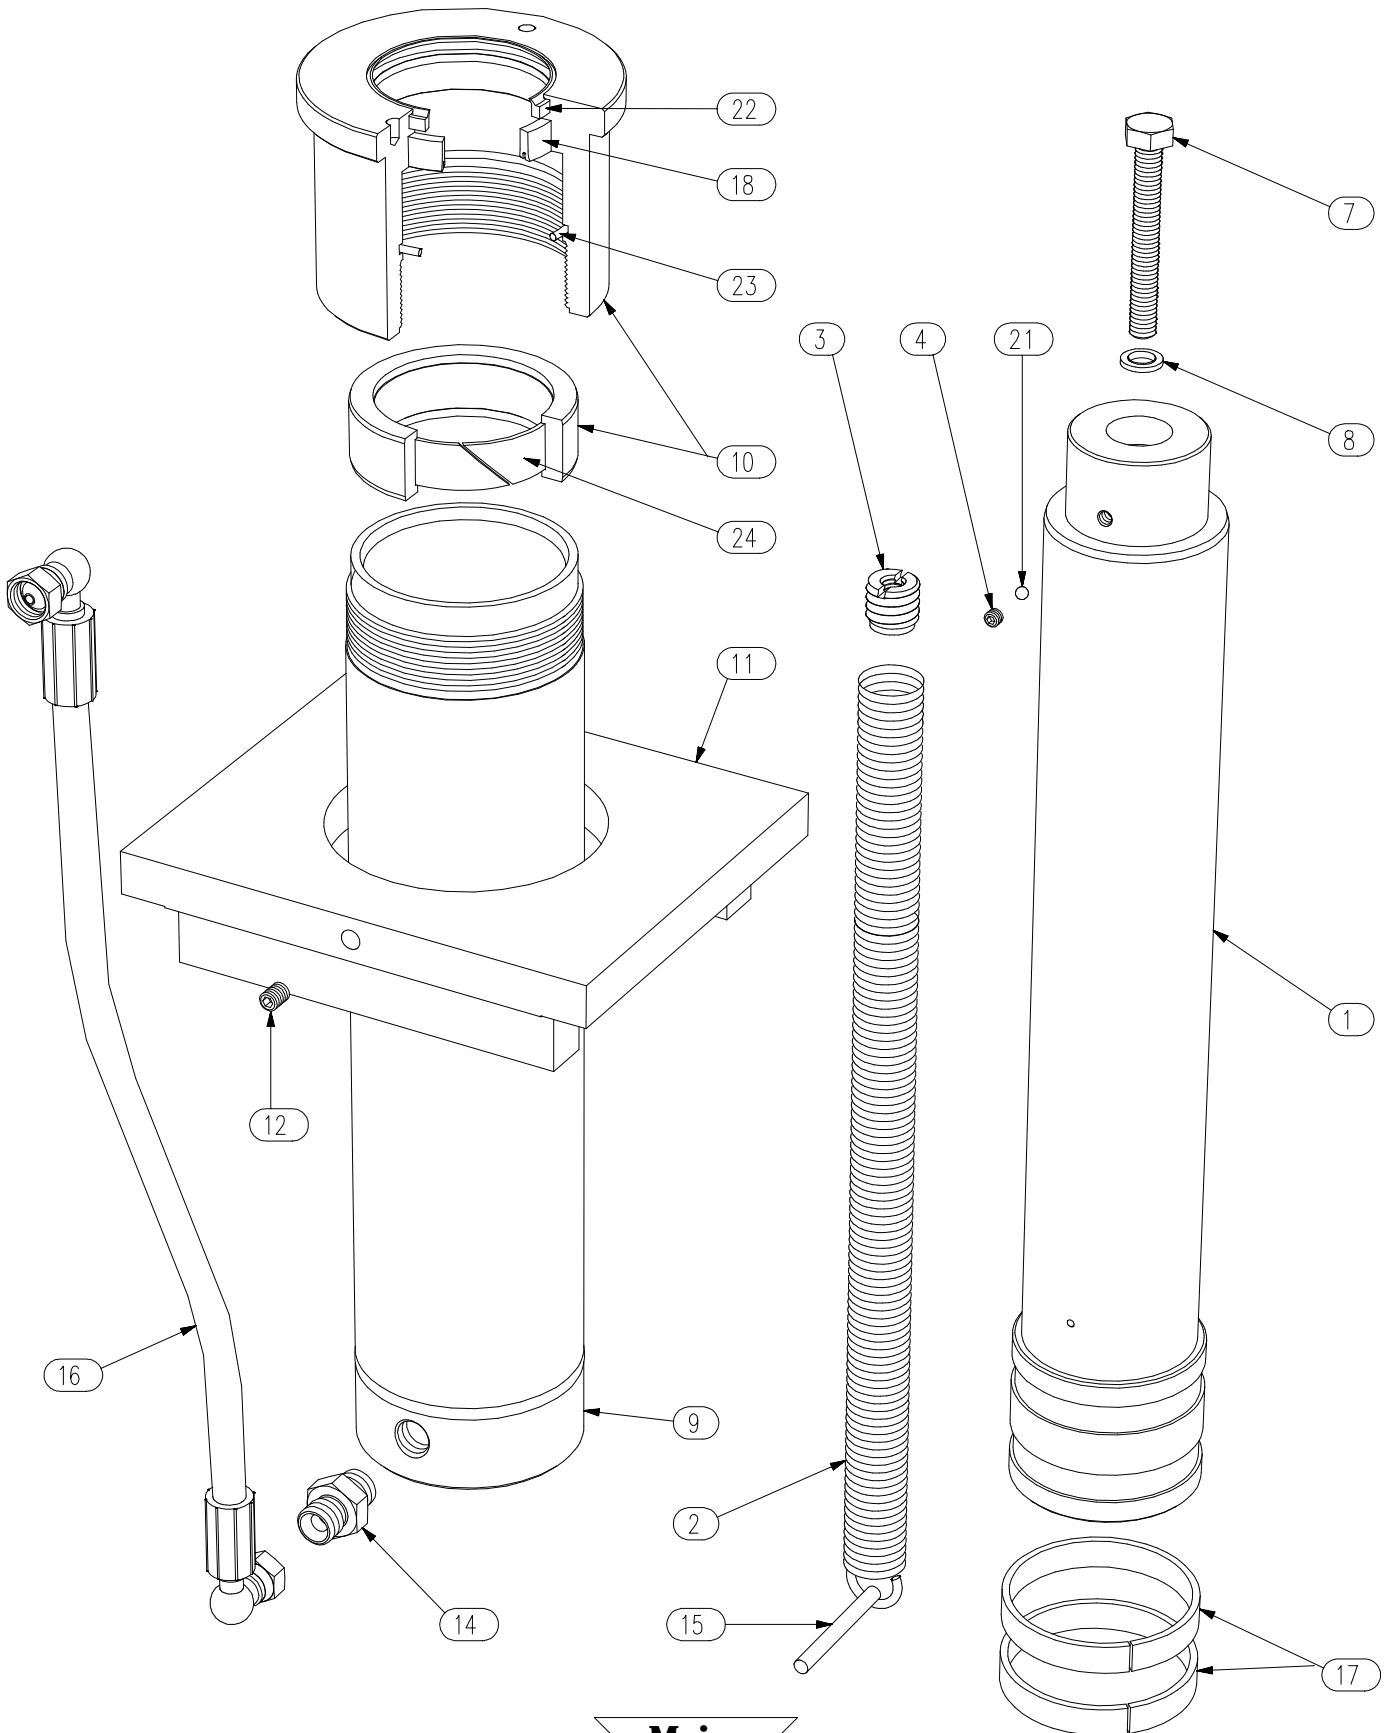

**RAM ASSEMBLY**  
**6.5 Tonne 30.5cm Stroke**  
**Part Number 6200**  
**Service Exchange 6200E**

**RAM ASSEMBLY**  
**6.5 Tonne 30.5cm Stroke**  
**Part Number 6200**  
**Service Exchange 6200E**

<u>ITEM No.</u>	<u>DESCRIPTION</u>	<u>QTY</u>	<u>PART No.</u>
1	PISTON	1	6201
2	RETURN SPRING	1	3602
3	SPRING END NUT	1	3503
4	BLEED SCREW	1	6004
5	-		
6	-		
7	HEX HD SCREW	1	3507
8	BONDED WASHER	1	*
9	CYLINDER ASSEMBLY	1	6208
10	CYLINDER GLAND HOUSING	1	6009
11	RAM TOP PLATE	1	3710
12	TOP PLATE CLAMP SCREW	1	3511
13	-		
14	STUD COUPLING / VELOCITY VALVE	1	HH3513
15	RETURN SPRING ANCHOR	1	3714
16	HYDRAULIC HOSE	1	HH**
17	BEARING RING	2	*
18	RAM SEAL	1	*
19	-		
20	-		
21	BALL	1*	
22	WIPER RING	1	*
23	'O' RING	1	*
24	GUIDE TAPE	1	*
*	ITEMS CONTAINED IN SEAL KIT	1	60K
**	STATE HOSE LENGTH WHEN ORDERING		