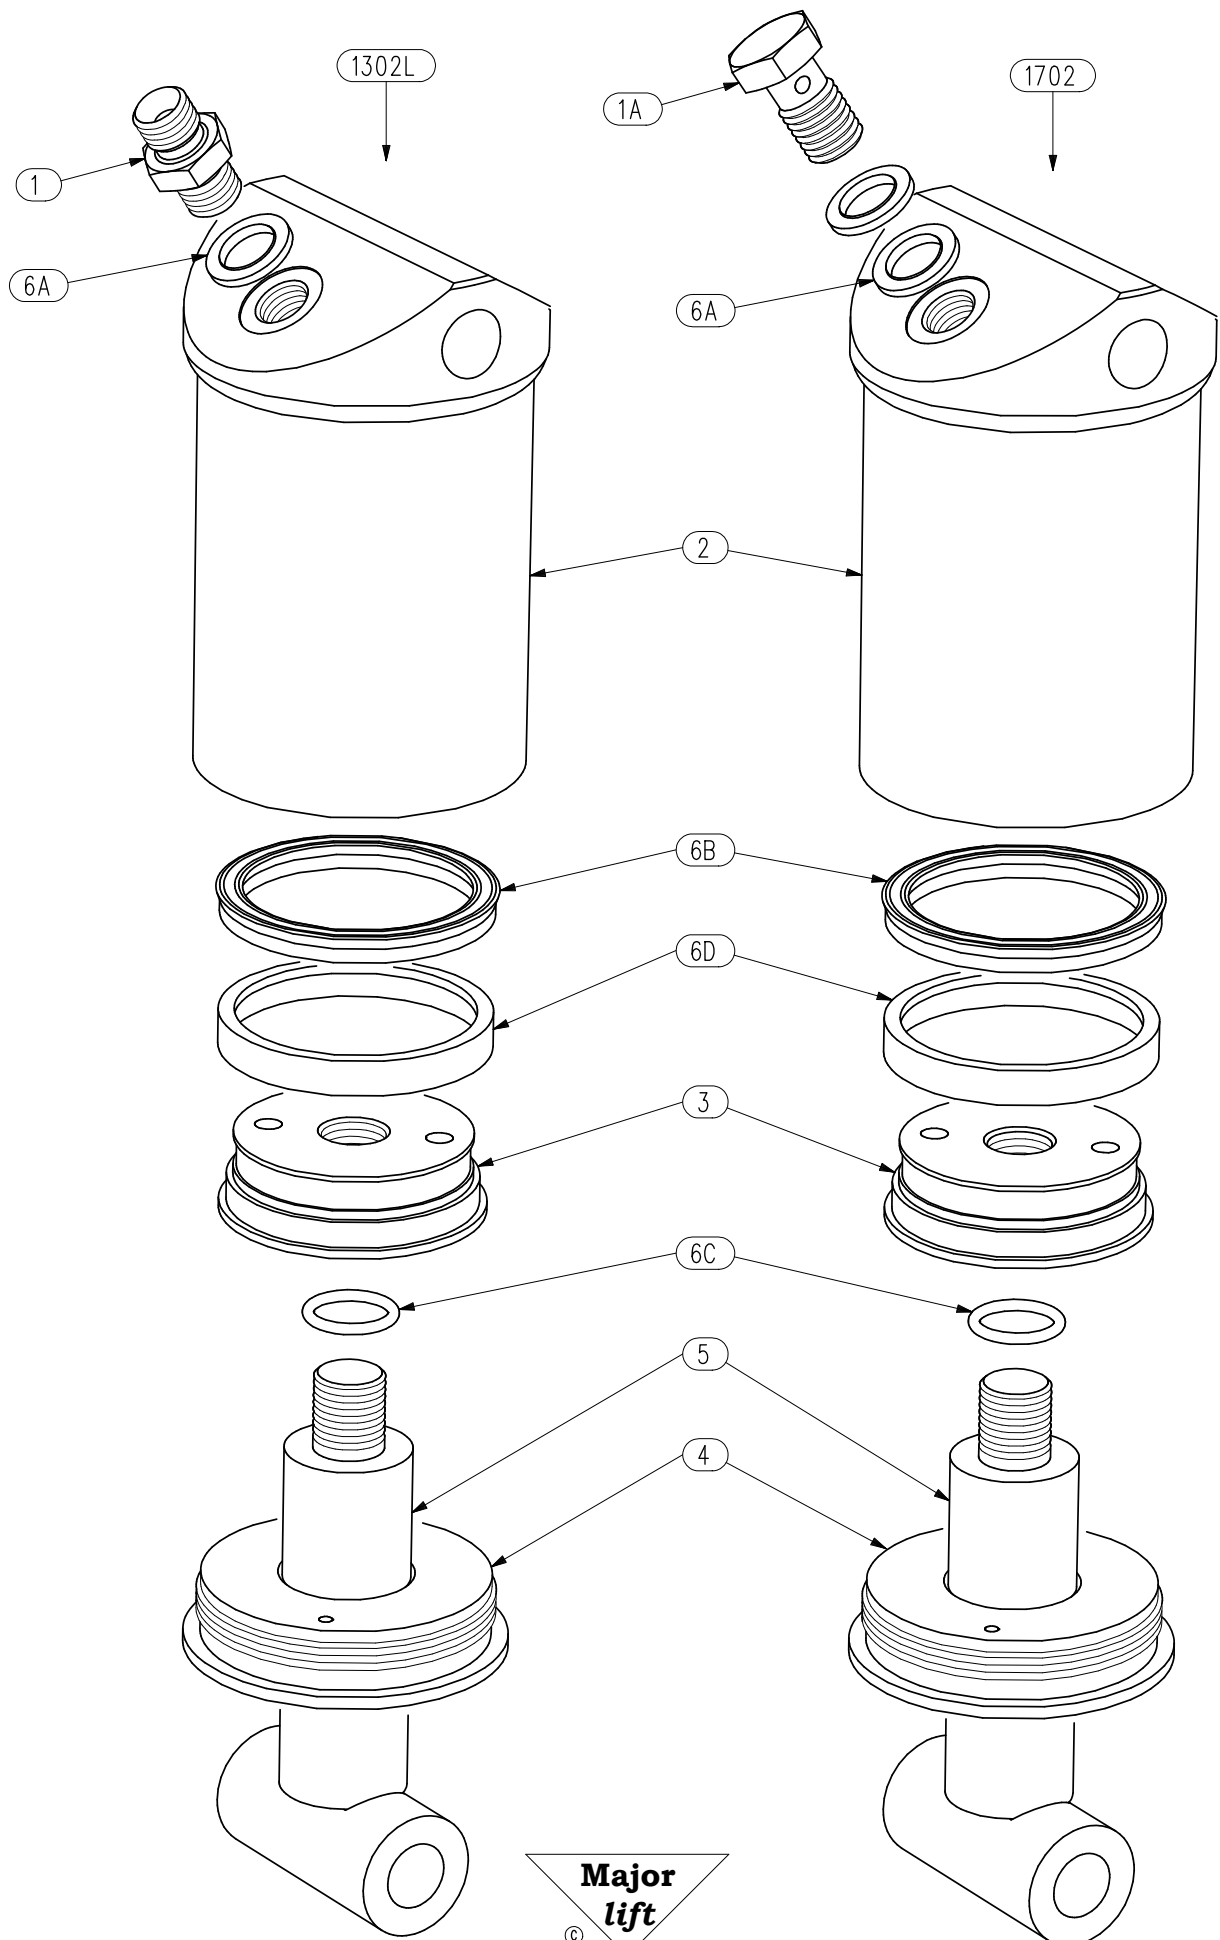

4.0 TONNE RAM ASSEMBLIES

Part Numbers 1302L & 1702

4.0 TONNE RAM ASSEMBLIES
Part Numbers 1302L & 1702

<u>ITEM No.</u>	<u>DESCRIPTION</u>	<u>QTY</u>	<u>PART No.</u>
1	UNION / VELOCITY VALVE	1	15025
1A	BANJO / VELOCITY VALVE	1	17025
2	CYLINDER	2	13021L
3	PISTON HEAD	2	13023
4	CYLINDER GLAND	2	13024
5	PISTON ROD	2	13022
6	RAM SEAL KIT (Containing Items 6A to 6D)	2	1302K
6A	BONDED WASHER	3	
6B	RAM SEAL	2	
6C	'O' RING	2	
6D	GUIDE RING	2	