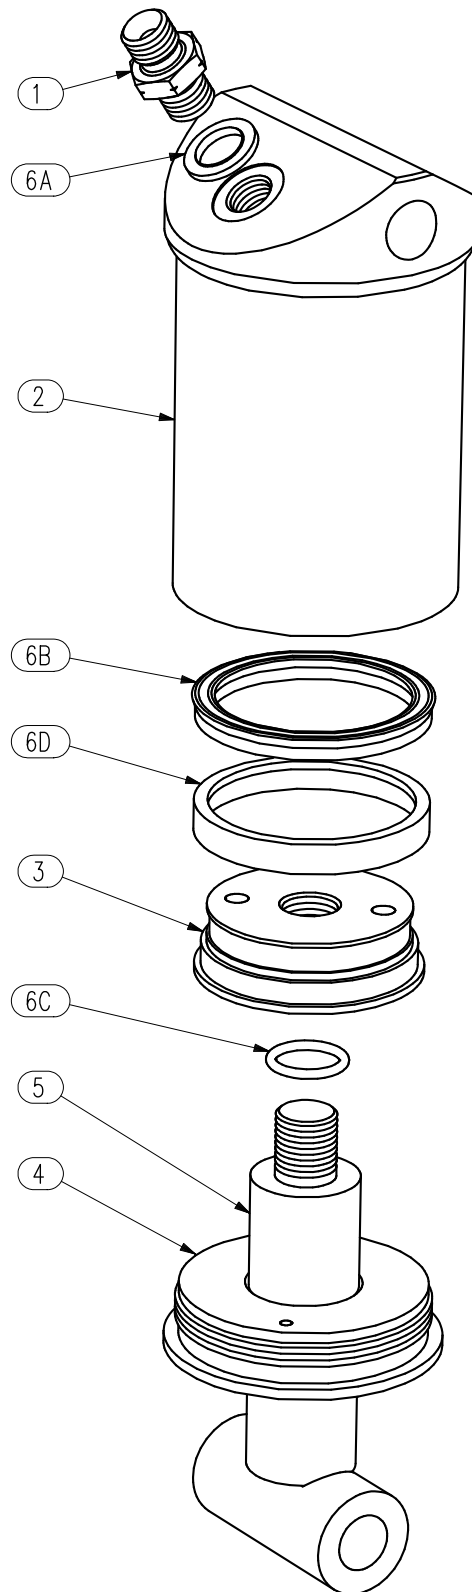

2.0 TONNE RAM ASSEMBLY

Part Number 1302L

2.0 TONNE RAM ASSEMBLY
Part Number 1302L

<u>ITEM No.</u>	<u>DESCRIPTION</u>	<u>QTY</u>	<u>PART No.</u>
1	UNION / VELOCITY VALVE	1	13025
2	CYLINDER	1	13021L
3	PISTON HEAD	1	13023
4	CYLINDER GLAND	1	13024
5	PISTON ROD	1	13022
6	RAM SEAL KIT (Containing Items 21A to 21D)	1	1302K
6A	BONDED WASHER	1	
6B	RAM SEAL	1	
6C	'O' RING	1	
6D	GUIDE RING	1	