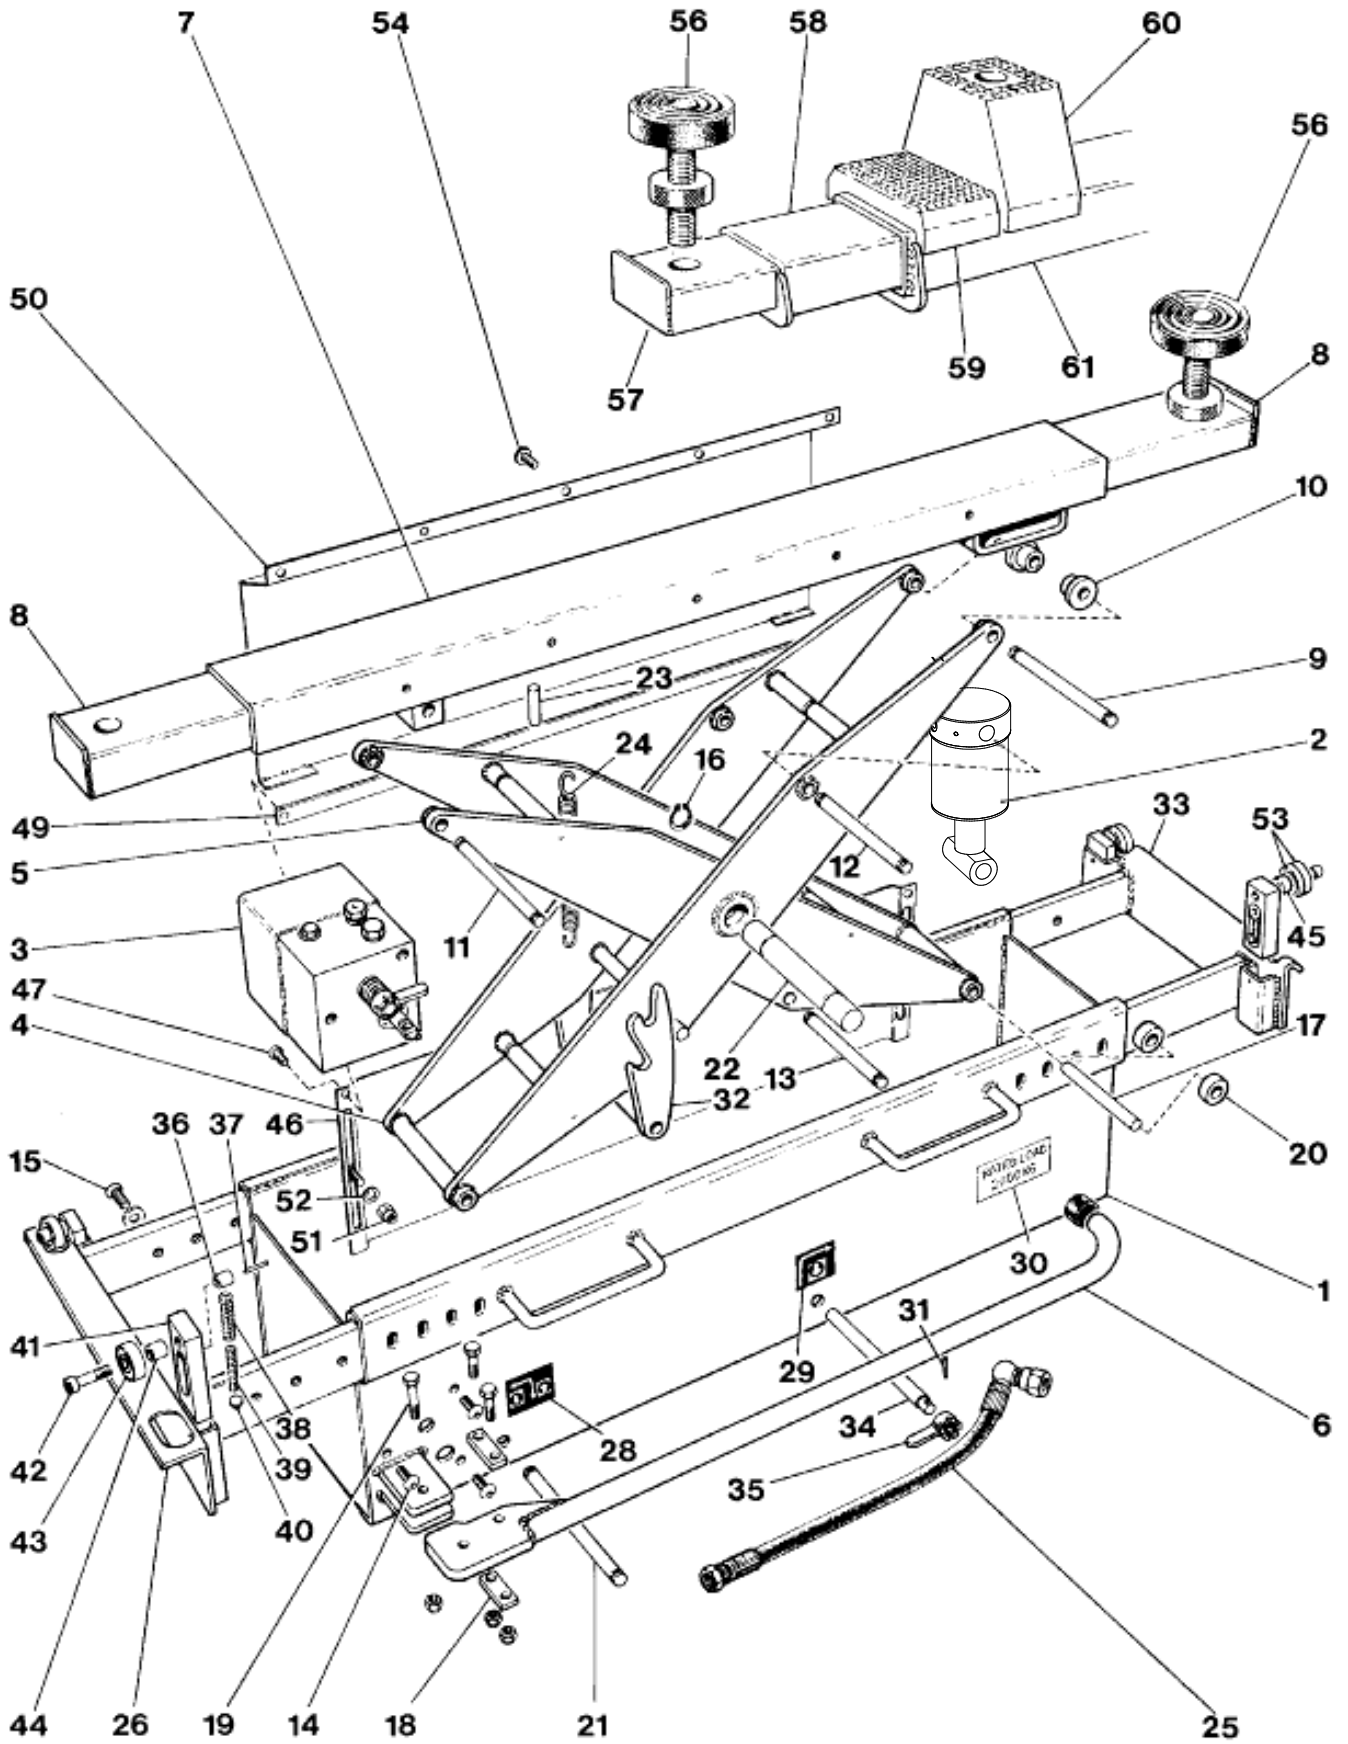

HPJ 2.6 / 2.8 HAND OPERATED

Ser. No. 15 / ****_****

HPJ 2.6 / 2.8 HAND OPERATED

Ser. No. 15 / ****_****

ITEM	DESCRIPTION	QTY	PART No
1	FRAME	1	1501
2	RAM ASSEMBLY COMPLETE	1	1502
3	POWER PACK ASSEMBLY COMPLETE	1	1503
4	OUTER SCISSOR	1	1504
5	INNER SCISSOR	1	1505
6	OPERATING HANDLE (1106 Obsolete)	1	1506LM
7	TOP BEAM	1	1507
8	EXTENSION ARM	2	1508
9	TOP ROLLER AXLE	1	1509
10	TOP ROLLER	2	1510
11	BEAM PIVOT PIN	1	1511
12	CYLINDER PIVOT PIN	1	1512
13	PISTON PIVOT PIN	1	1513
14	PUMP MOUNTING BOLT	3	1114
15	SUPPORT ARM BOLT SET - FLAT ARMS	4	153310
	SUPPORT ARM BOLT SET - HOOK ARMS	2	133404
16	CIRCLIP SET	1	1516
17	ROLLER AXLE	1	1517
18	PLUNGER LINK	2	1118
19	PLUNGER LINK PIN	3	1119
20	BOTIOM ROLLER	2	1520
21	FIXED AXLE	1	1521
22	SCISSOR PIVOT PIN	1	1522
23	EXTENSION ARM STOP PIN	2	1123
24	RETURN SPRING	2	1124
25	HYDRAULIC HOSE	1	1525
26	SUPPORT ARM (FLAT TYPE) PAIR	1	1533
28	RELEASE LEVERNSTRUCTION LABEL	1	*
29	OPERATINGNSTRUCTION LABEL	1	*
30	CAPACITY LABEL	1	*
31	RETAINING PIN	1	1531
32	LOCKING CATCH	1	1528
33	SUPPORT ARM (HOOK TYPE) PAIR	1	1534
34	LOCKING CATCH SPINDLE	1	1529
35	RELEASE LEVER	1	110307
36	SPRING STOP	4	153305
37	RETAINING PIN	4	153307
38	OUTER SPRING	4	1533081
39	INNER SPRING	4	1533082
40	SPRING PAD	4	133304
41	AXLE BRACKET	4	153302
42	ROLLER AXLE	4	133306
43	ROLLER (FLAT TYPE SUPPORT)	4	133309
44	ROLLER SPACER (FLAT TYPE SUPPORT)	4	133303
45	ROLLER SPACER (HOOK TYPE SUPPORT)	4	133403
46	LOWER FINGER GUARD	2	153802
47	GUIDE STRIP RETAINING BOLT	4	**
49	GUIDE STRIP	2	153803
50	UPPER FINGER GUARD	2	153801
51	GUARD RETAINING NUT	4	**
52	WASHER FOR ABOVE	4	**
53	ROLLER (HOOK TYPE SUPPORT)	8	133409
54	UPPER GUARD SCREW	10	**
55	WASHER FOR ABOVE	10	**
56	LIFTING PAD ASSY	2	1532A
	REPLACEMENT RUBBER PAD	2	15324
57	DOUBLE EXTENSION ARM - OUTER L.H.	1	1509DEL
	DOUBLE EXTENSION ARM - OUTER R.H.	1	1509DER
58	DOUBLE EXTENSION ARM - INNER	2	1508DE
59	RAISER BLOCK- SHORT	2	1526
60	RAISER BLOCK - MEDIUM	2	1527
61	DOUBLE EXTENSION TOP BEAM	1	1507DE
*	ITEMS CONTAINED IN LABEL SET	1	LAB1
**	ITEMS CONTAINED IN FINGER GUARD FIXING SET	1	133804