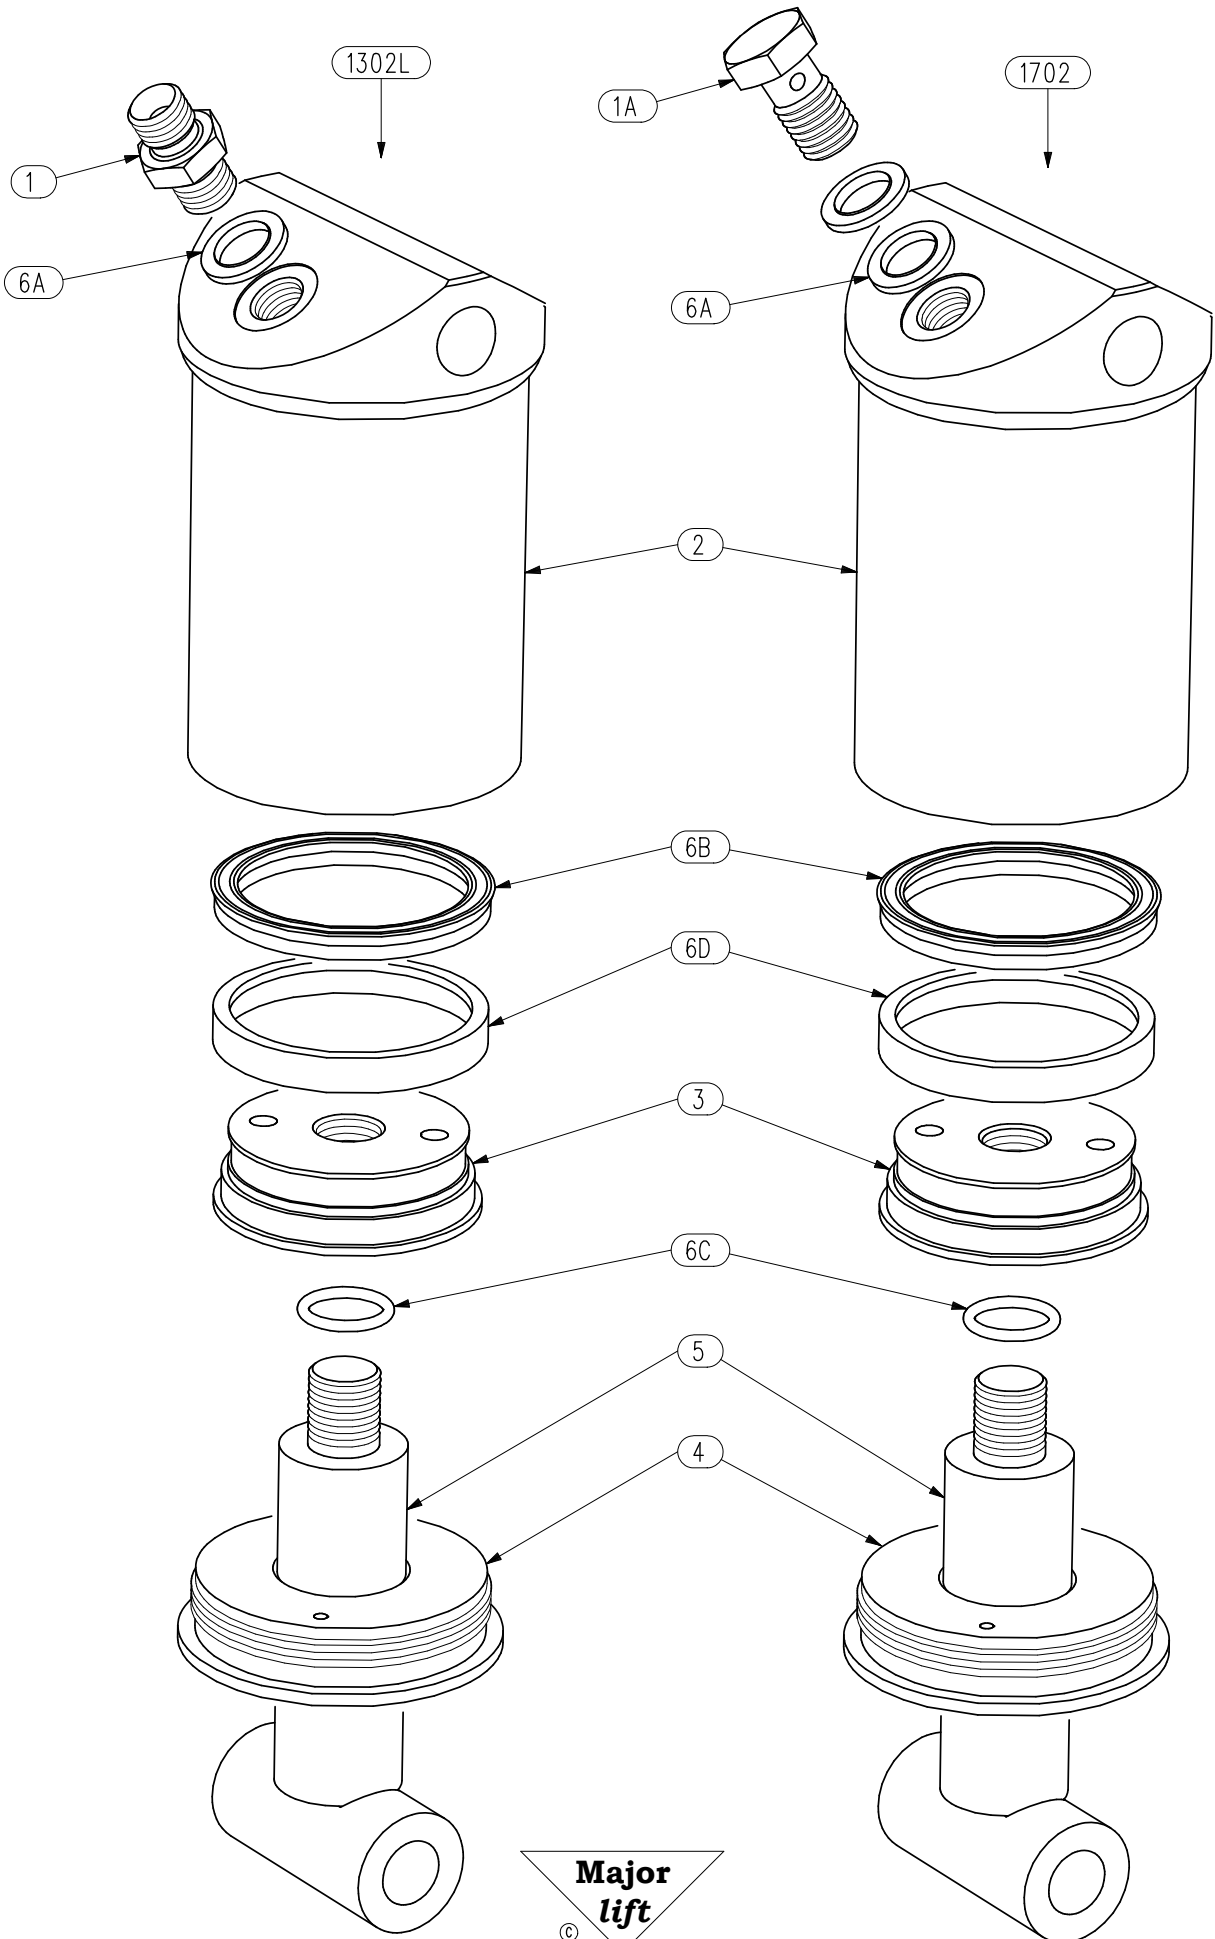

4.0 TONNE RAM ASSEMBLIES

Part Numbers 1302L & 1702

4.0 TONNE RAM ASSEMBLIES
Part Numbers 1302L & 1702

<u>ITEM No.</u>	<u>DESCRIPTION</u>	<u>QTY</u>	<u>PART No.</u>
1	UNION / VELOCITY VALVE	1	15025
1A	BANJO / VELOCITY VALVE	1	17025
2	CYLINDER	2	13021L
3	PISTON HEAD	2	13023
4	CYLINDER GLAND	2	13024
5	PISTON ROD	2	13022
6	RAM SEAL KIT (Containing Items 6A to 6D)	2	1302K
6A	BONDED WASHER	3	
6B	RAM SEAL	2	
6C	'O' RING	2	
6D	GUIDE RING	2	