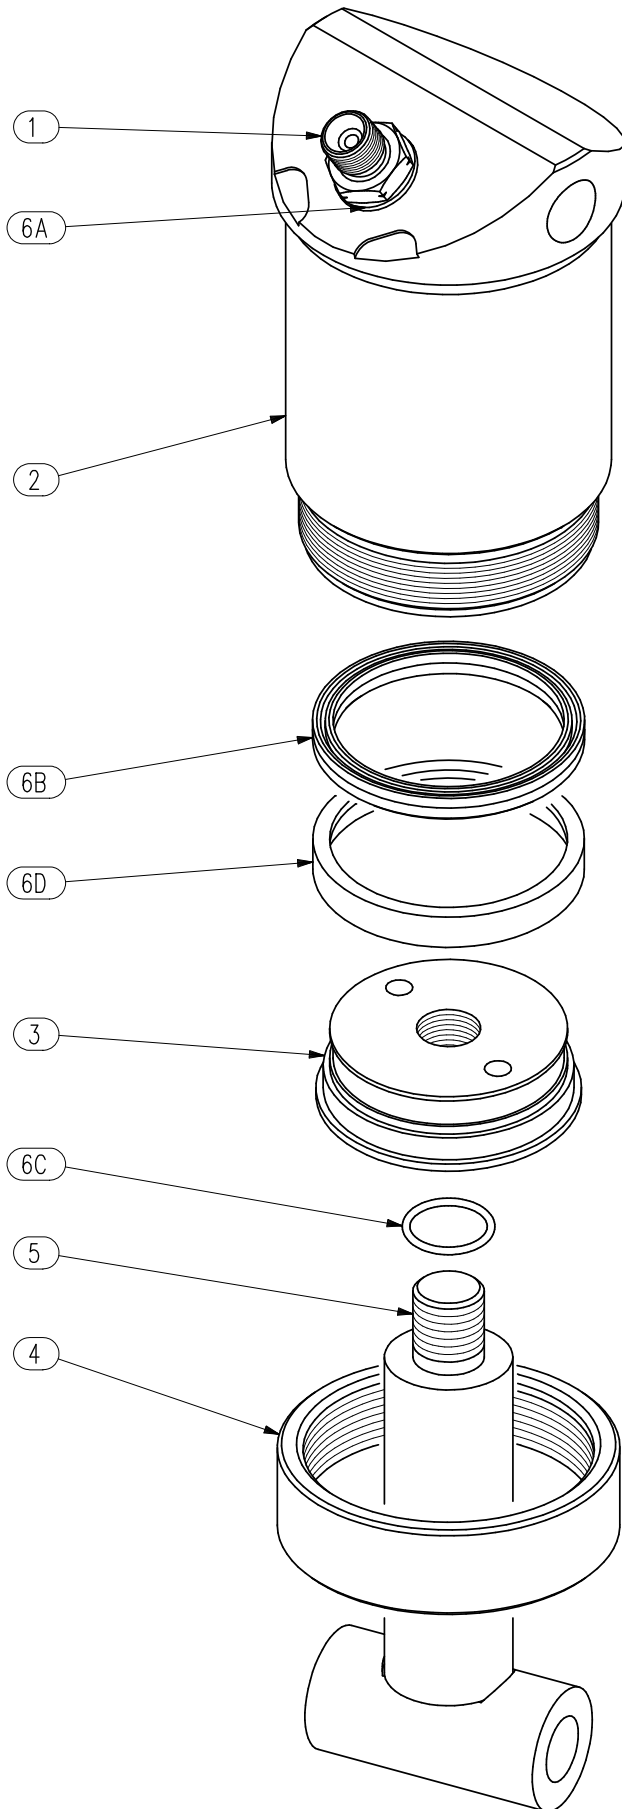

2.0 TONNE RAM ASSEMBLY

Part Number H1402

2.0 TONNE RAM ASSEMBLY
Part Number H1402

<u>ITEM No.</u>	<u>DESCRIPTION</u>	<u>QTY</u>	<u>PART No.</u>
1	UNION / VELOCITY VALVE	1	13025
2	CYLINDER	1	H14021
3	PISTON HEAD	1	13023
4	CYLINDER GLAND	1	H14024
5	PISTON ROD	1	13022
6	RAM SEAL KIT (Containing Items 6A to 6D)	1	1302K
6A	BONDED WASHER	1	
6B	RAM SEAL	1	
6C	'O' RING	1	
6D	GUIDE RING	1	